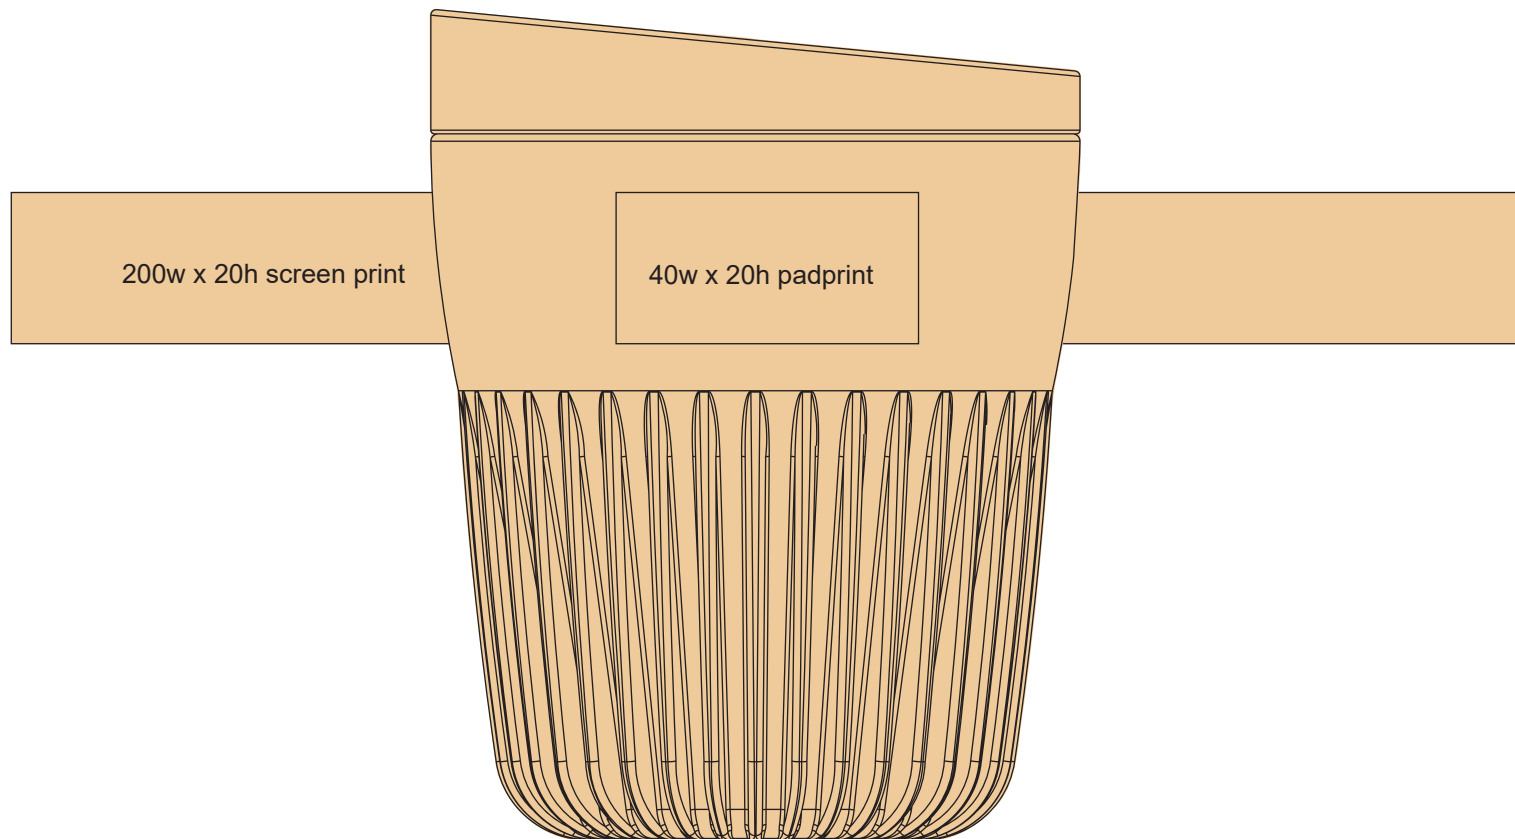

SUNRISE Eco Cup

Available in Bamboo or Rice Husk

Product - Sunrise B (Bamboo)
Product code - SB350

Product - Sunrise R (Rice Husk)
Product Code - SRH350

350ml Size

Cup with lid Dimensions - 110h) x 86(w) dia

40w x 20h padprint

200w x 20h screen print