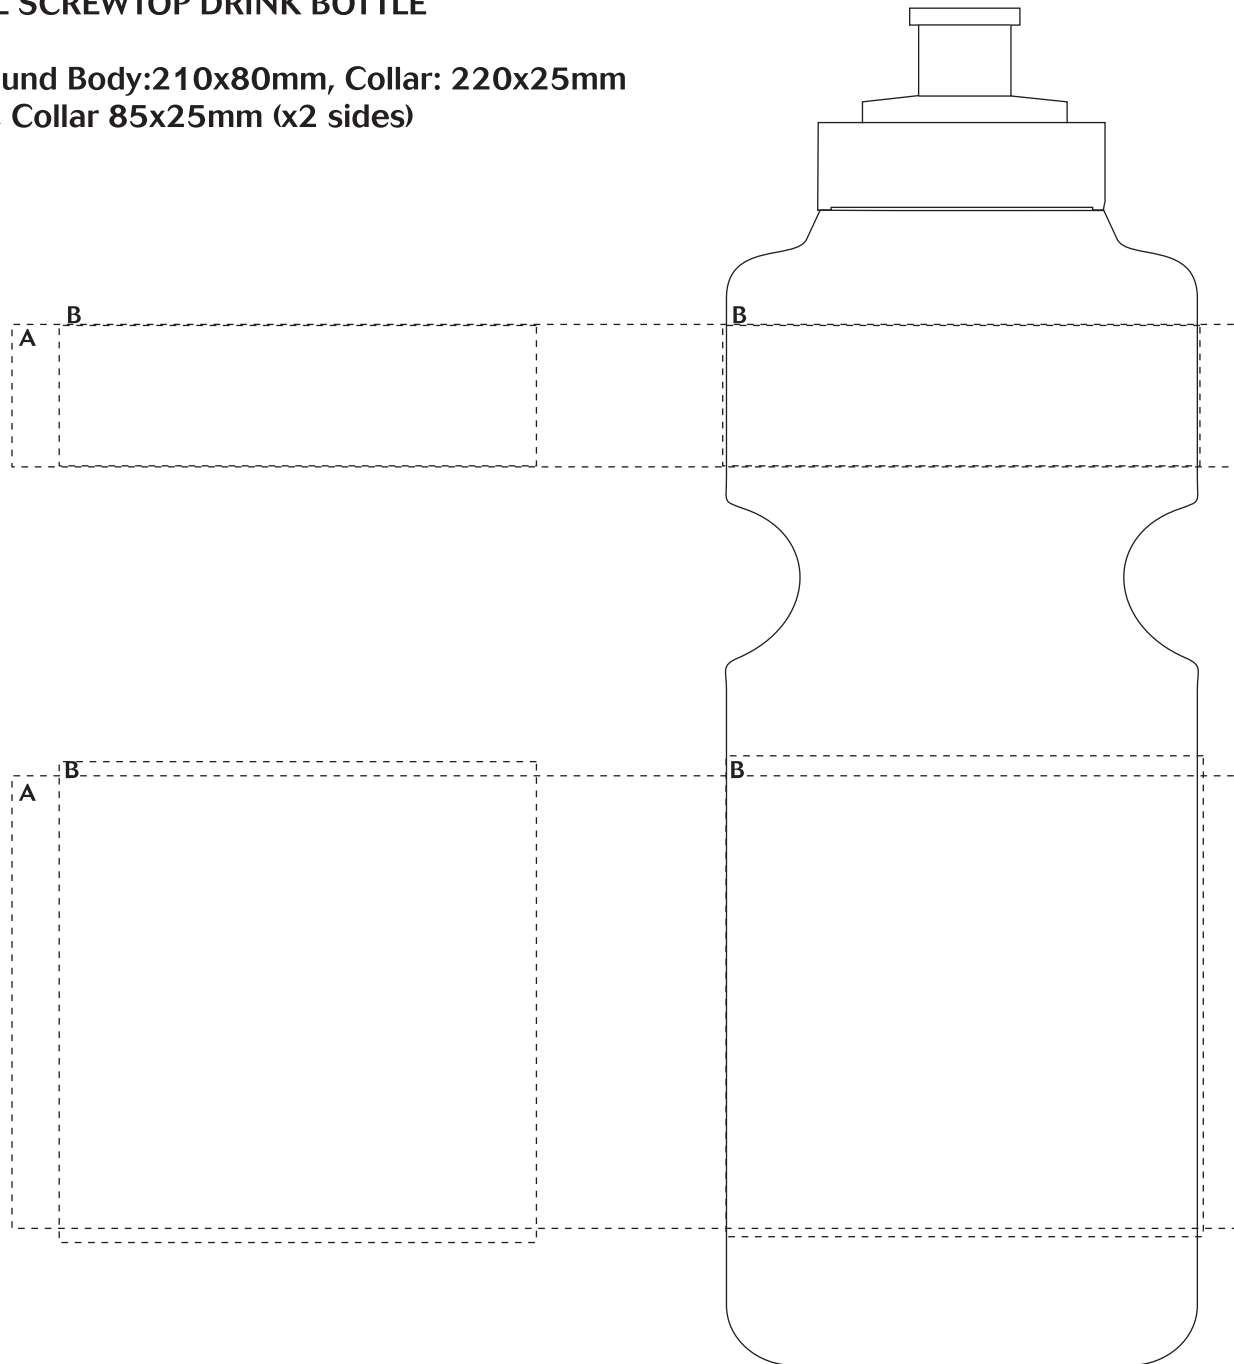

PRODUCT: 750ML SCREWTOP DRINK BOTTLE
SHOWN AT: 75%
PRINT AREA(S): A: Wraparound Body:210x80mm, Collar: 220x25mm
B: Normal Body: 80x85mm, Collar 85x25mm (x2 sides)
PRINT TYPE: SCREEN
COMMENTS:

N.B. THESE DRAWINGS ARE PROVIDED TO SHOW THE POSITION & SIZE OF PRINT ON THE PRODUCT - PLEASE TREAT DRAWINGS AS REPRESENTATIVE ONLY. IF IN DOUBT, PLEASE ASK FOR A SAMPLE OR IMAGE