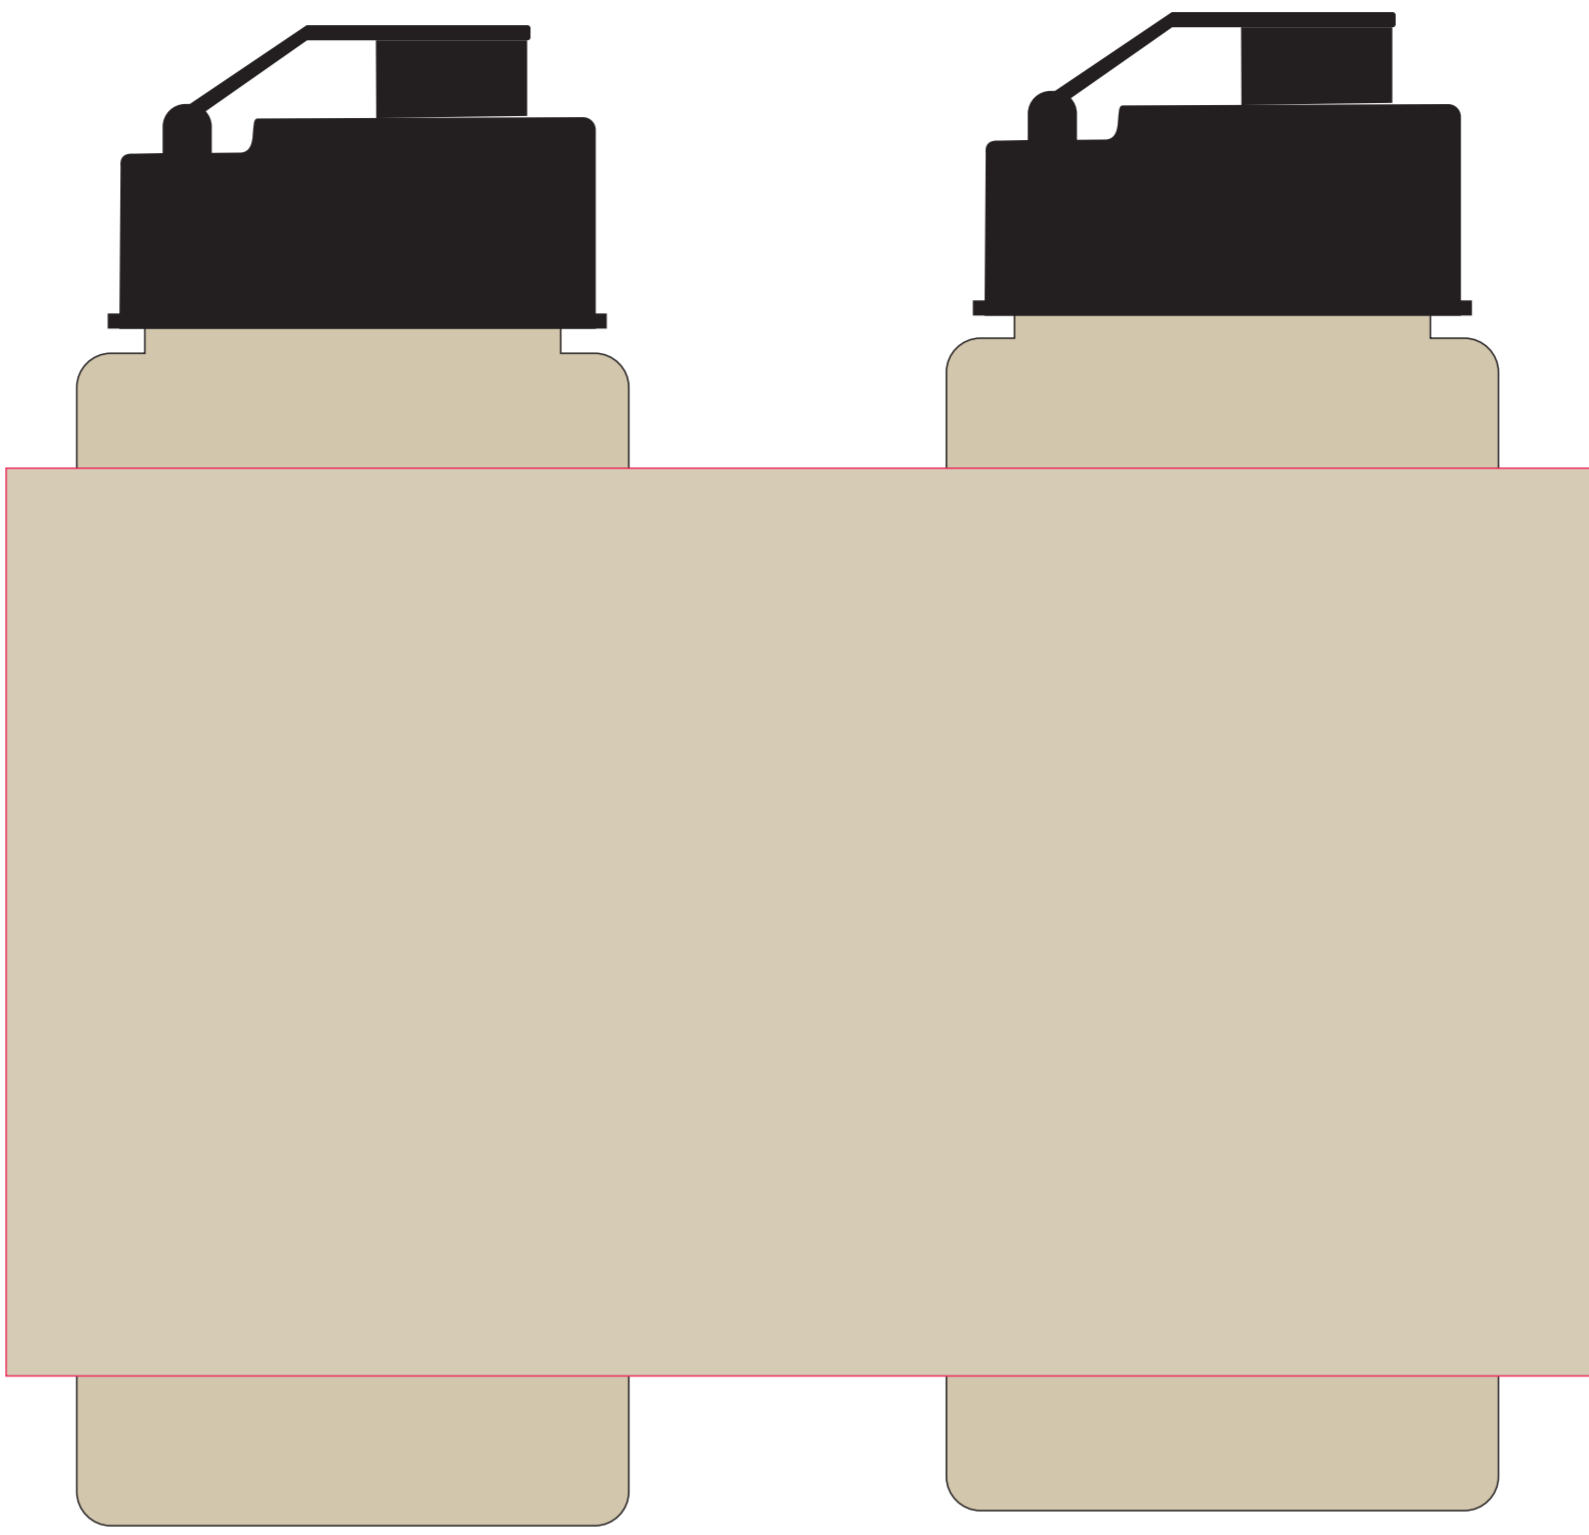

PRODUCT NAME - SUSTAIN
PRODUCT CODE - SUS600
RICE HUSK DRINK BOTTLES

BOTTLE DIMENSIONS
BOTTLE HEIGHT 204MM
DIA 73MM

115 CTC

Sipper Lid available at extra cost

PRINT AREA SCREEN
120H X 210W

Digital print sizes

PRINT AREA DIGITAL
40h X 70w
50h x 100w
100h X 150w