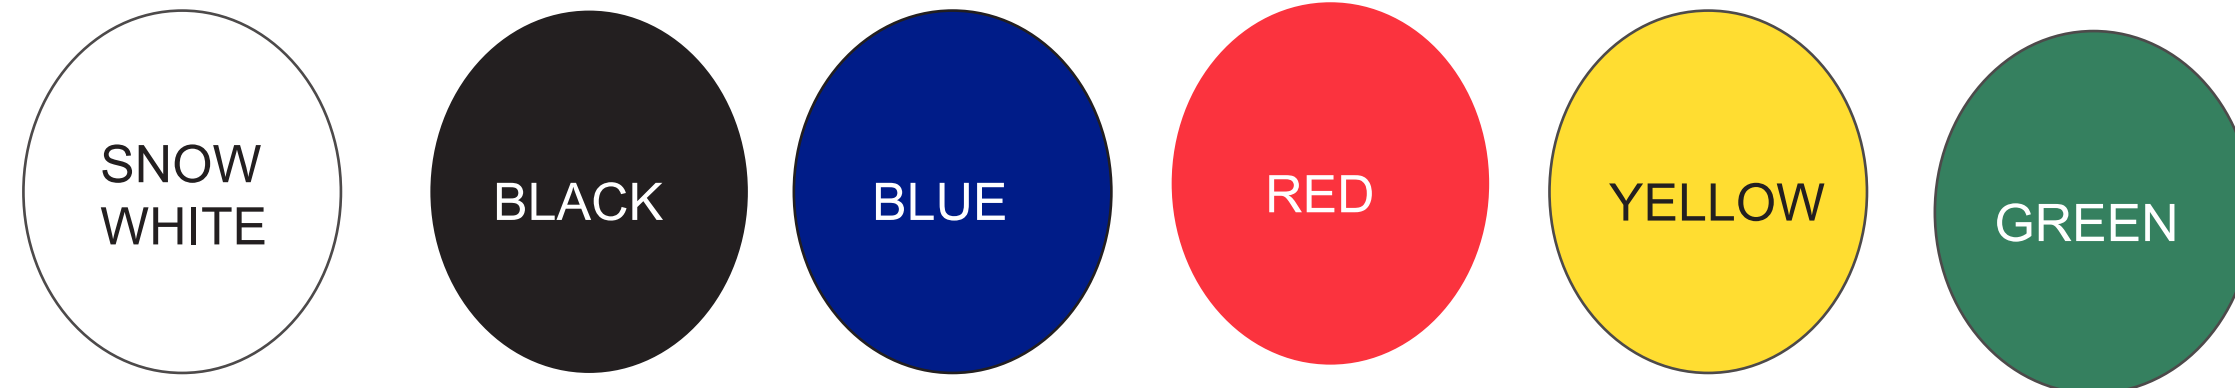

COLOUR RANGE FOR PROPO BOTTLES

SOLID COLOURS

TINT COLOURS

LID OPTIONS AVAILABLE

FLIPTOP CAP with Plug (STANDARD)

Flip Top Cap Colours

Plug Colours

SIPPER STRAW LID (Upgrade at extra cost)

Sipper Straw Cap Colours