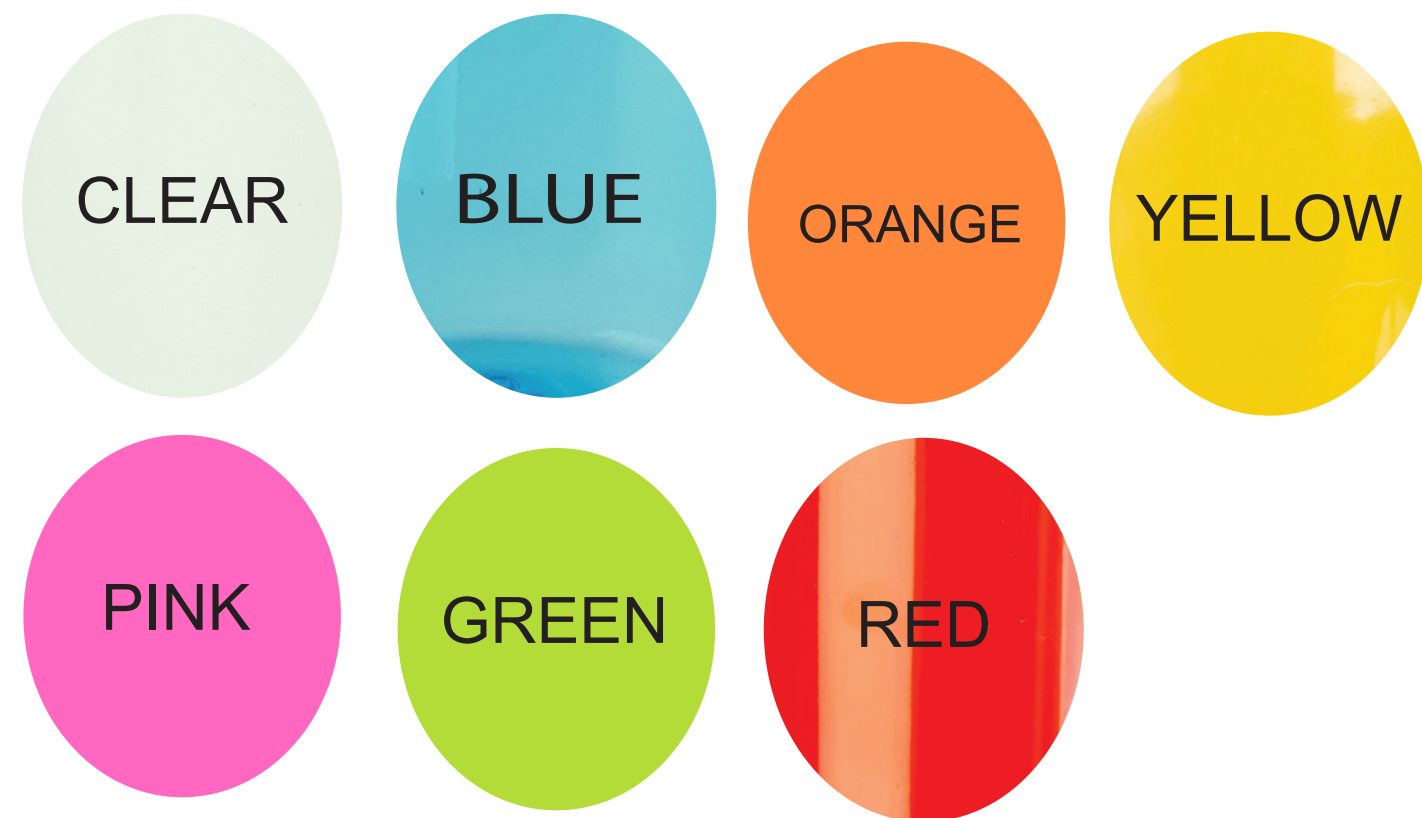

COLOUR RANGE FOR PROPO BOTTLES

SOLID COLOURS

TINT COLOURS

LID OPTIONS AVAILABLE

FLIPTOP CAP with Plug (STANDARD)

Flip Top Cap Colours

Plug Colours

SIPPER STRAW LID (Upgrade at extra cost)

Sipper Straw Cap Colours