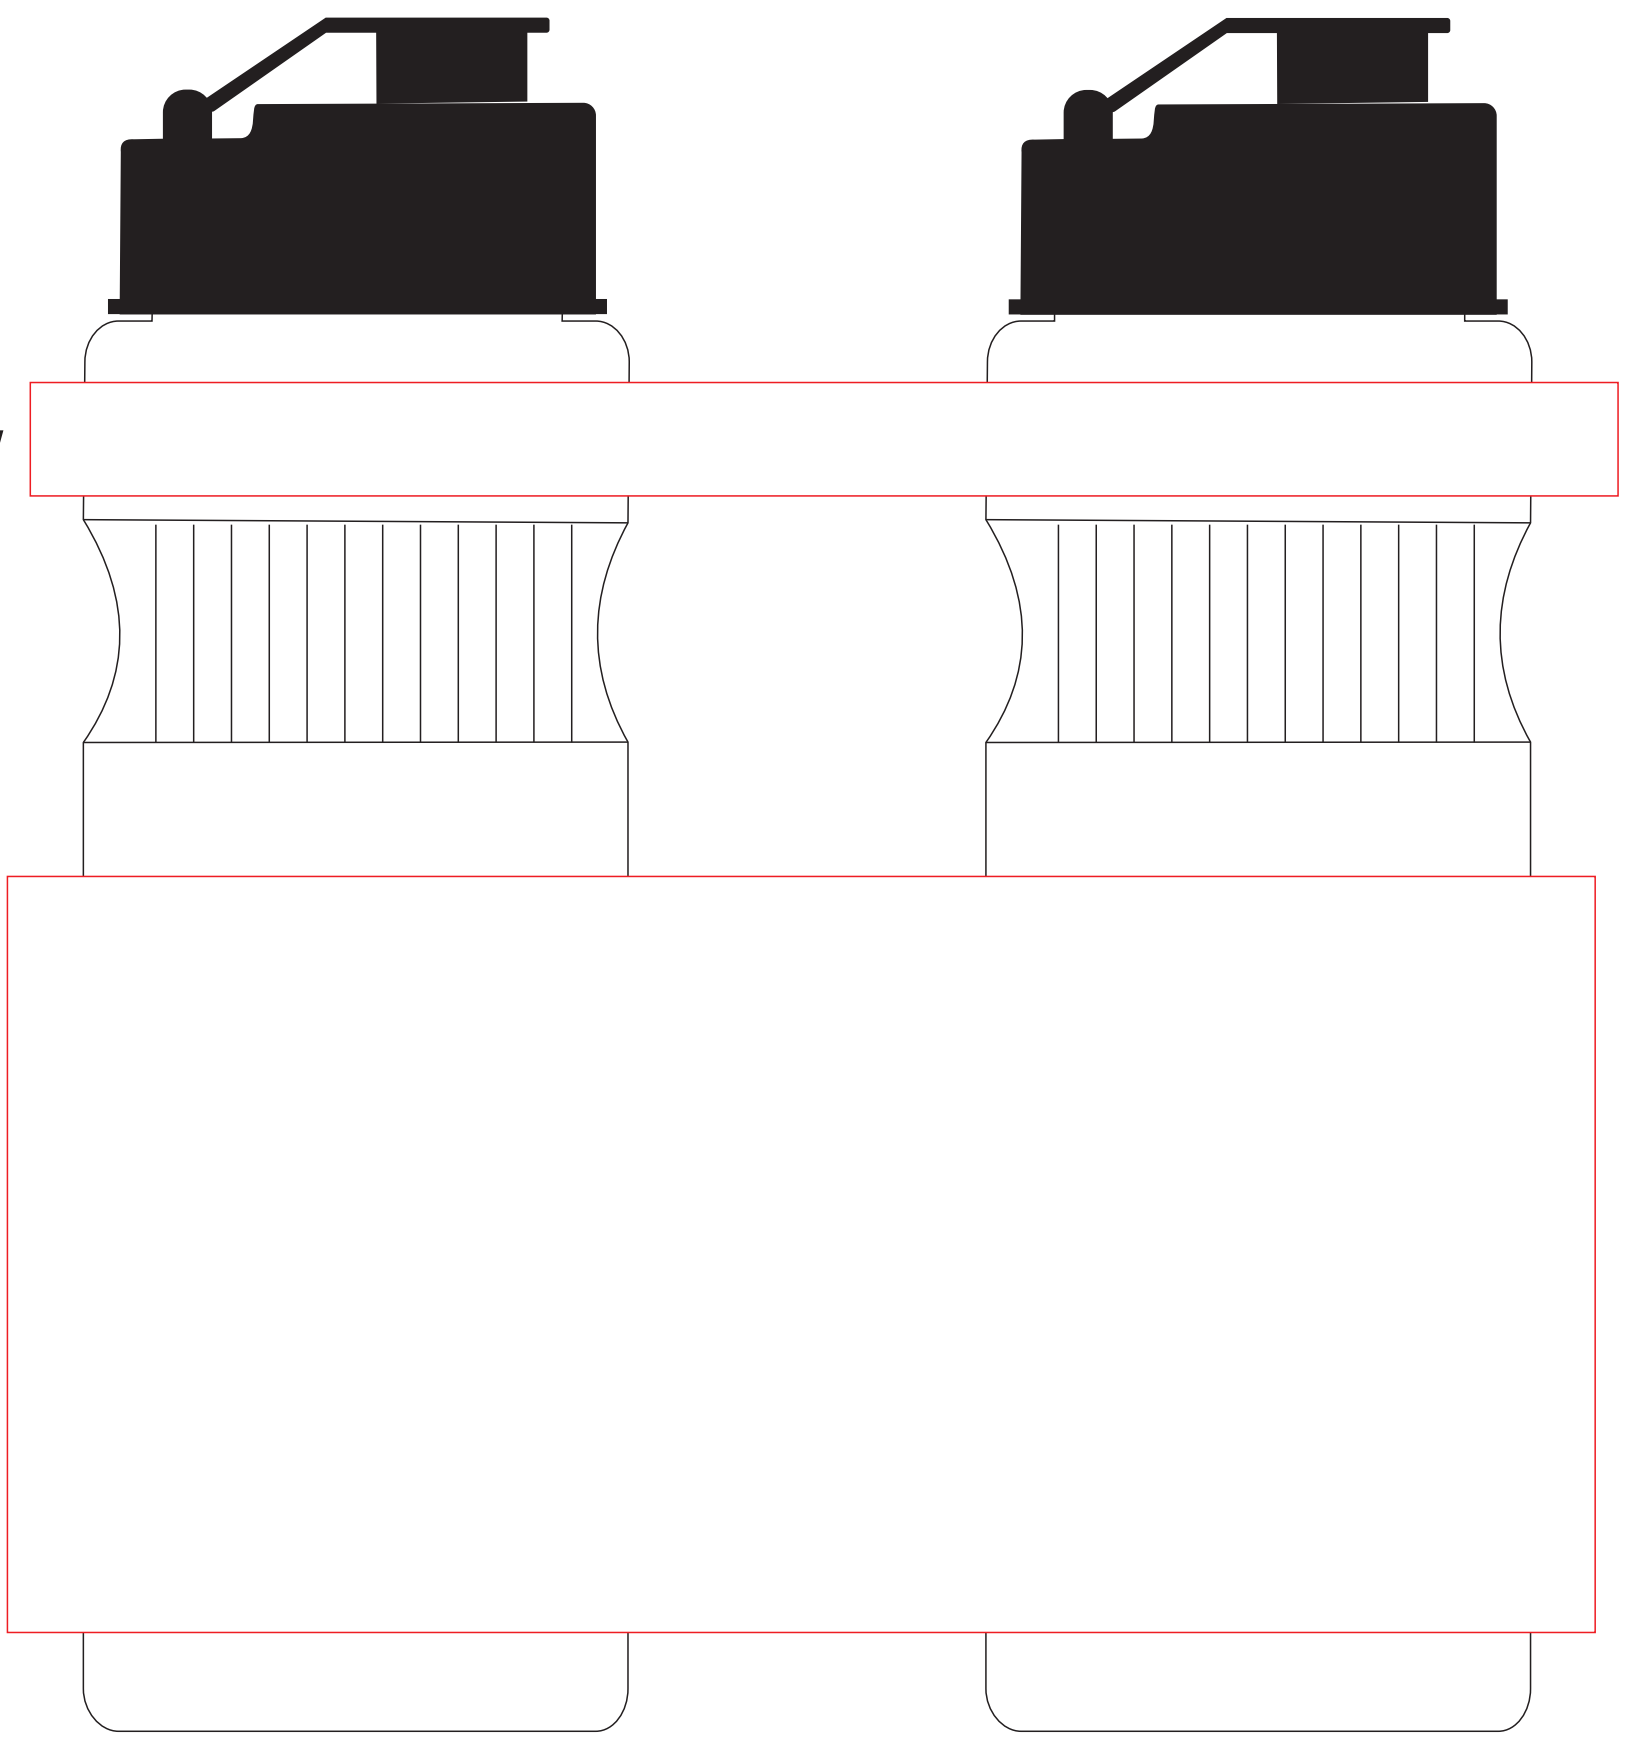

PRODUCT NAME - PROPO  
PRODUCT CODE - PRO750  
POLYPROYPENE BOTTLES

BOTTLE DIMENSIONS  
214H X 71DIA

115 CTC

Sipper Lid available at extra cost

screen print collar 15H x210W

screen print bottom 100mmH x 210mmW

PRINT AREA DIGITAL  
40h X 70w  
50h x 100w  
100h X 150w

PRINT AREA  
100h X 150w