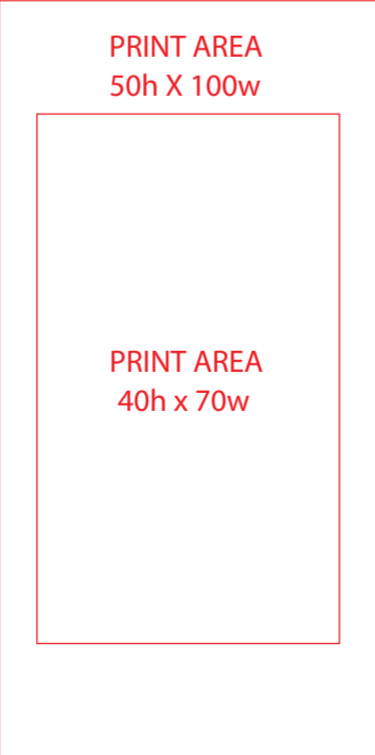

PRODUCT NAME - PROPO
PRODUCT CODE - PRO600
POLYPROYPENE BOTTLES

BOTTLE DIMENSIONS
BOTTLE HEIGHT 204MM
DIA 73MM

115 CTC

Sipper Lid available at extra cost

PRINT AREA SCREEN
120H X 210W

Digital print sizes

PRINT AREA
140h X Full wrap

PRINT AREA DIGITAL
40h X 70w
50h x 100w
100h X 150w