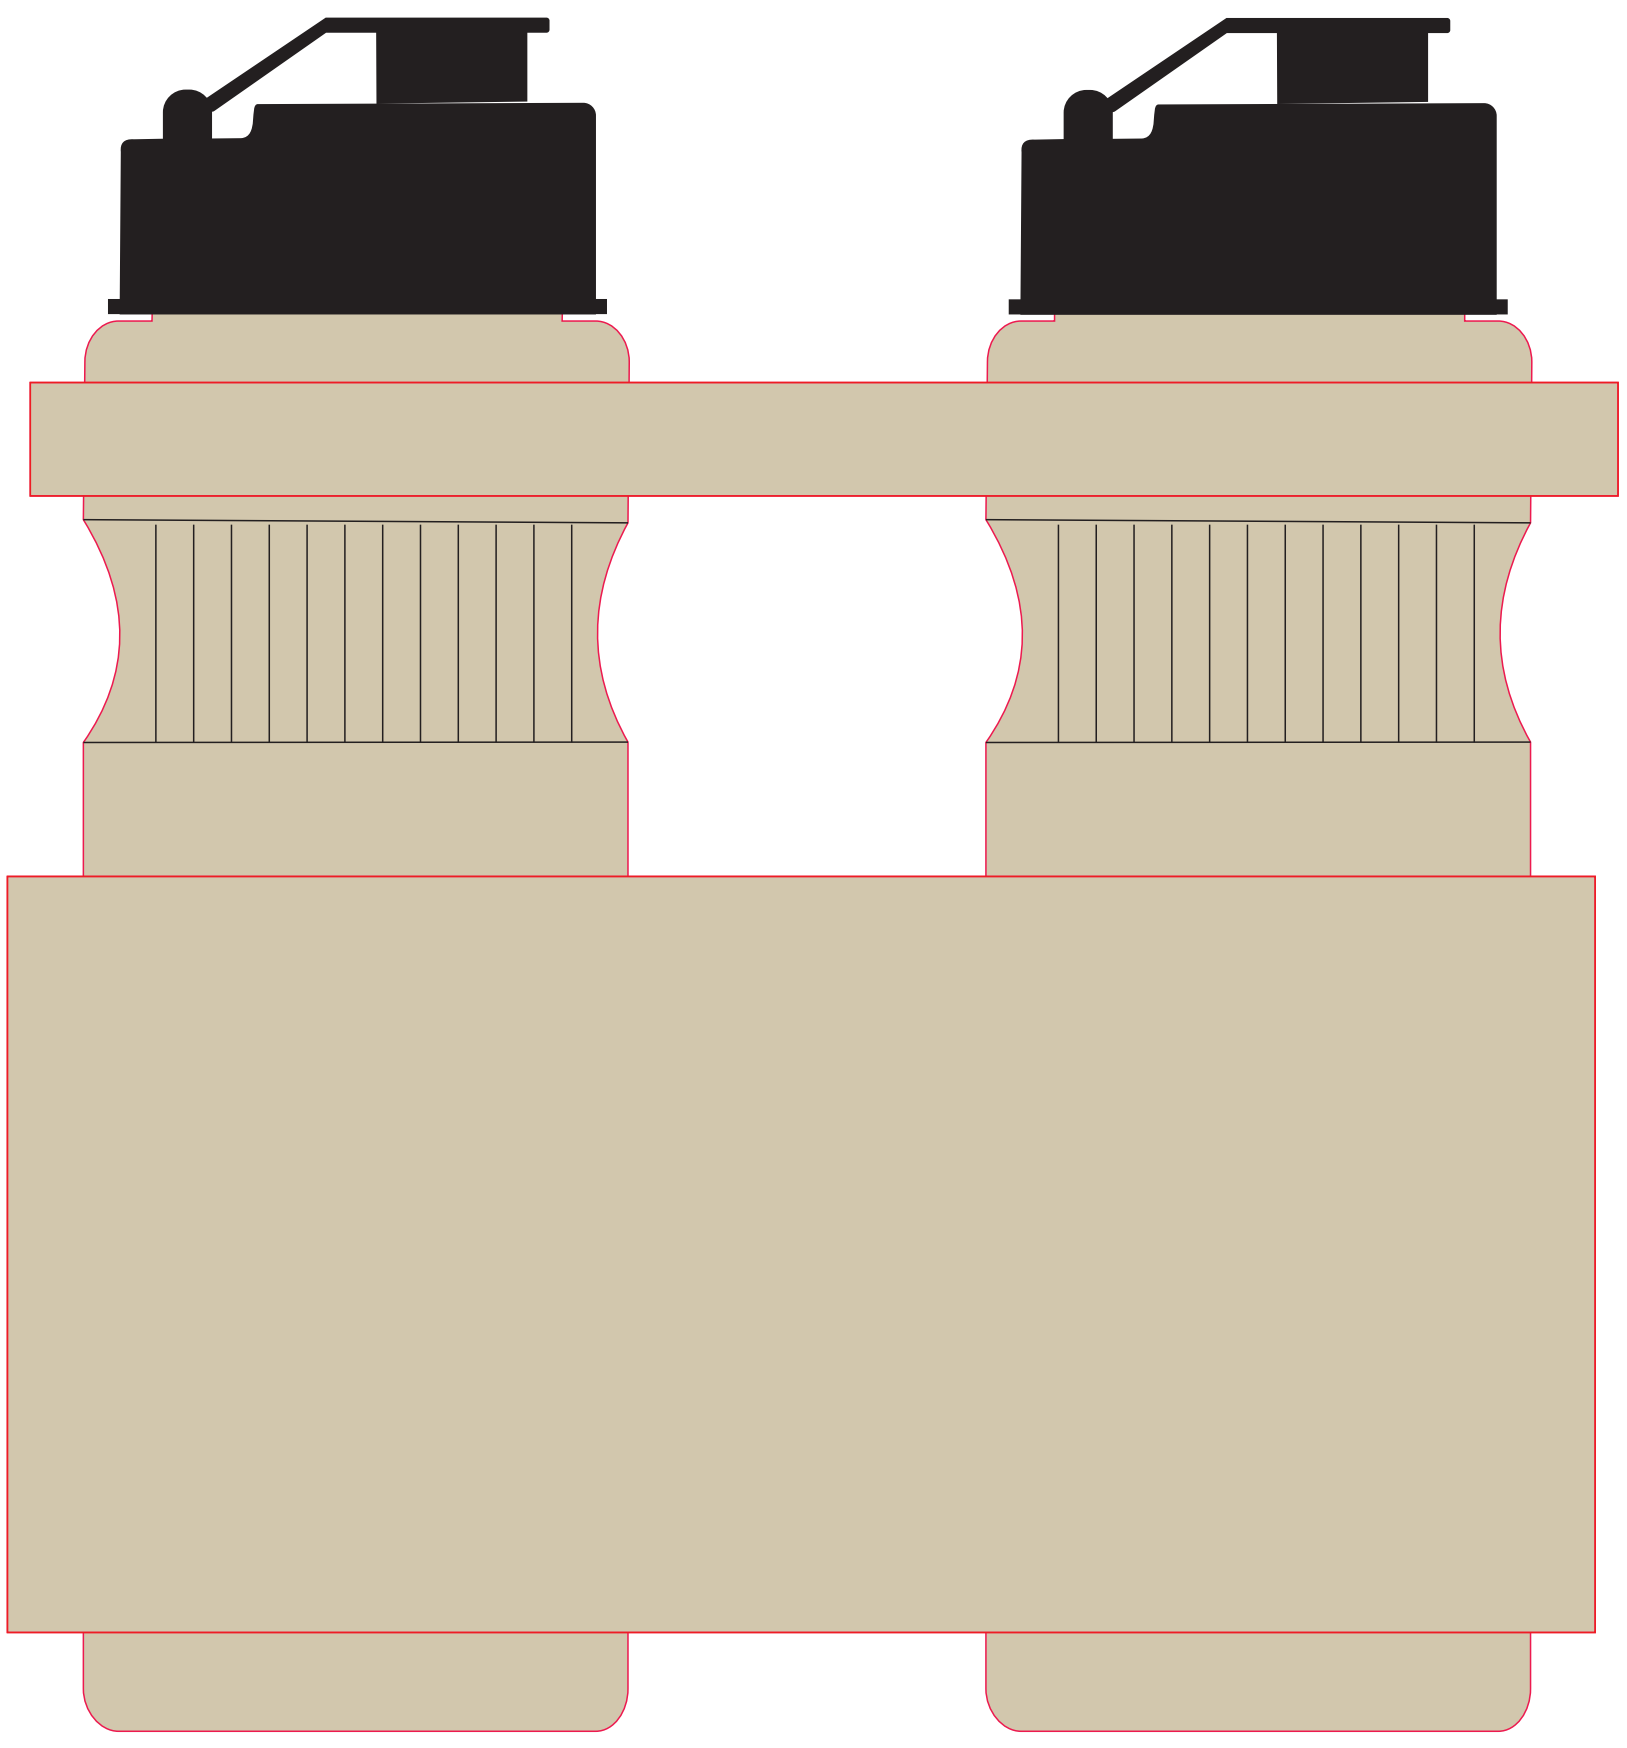

PRODUCT NAME - BAMBU  
PRODUCT CODE - BAMB750  
BAMBOO BOTTLES

BOTTLE DIMENSIONS  
214H X 71DIA  
  
115 CTC

**Sipper Lid available at extra cost**

screen print collar 15H x210W

screen print bottom 100mmH x 210mmW

PRINT AREA  
50h X 100w

PRINT AREA  
40h x 70w

PRINT AREA  
100h X 150w

PRINT AREA DIGITAL  
40h X 70w  
50h x 100w  
100h X 150w