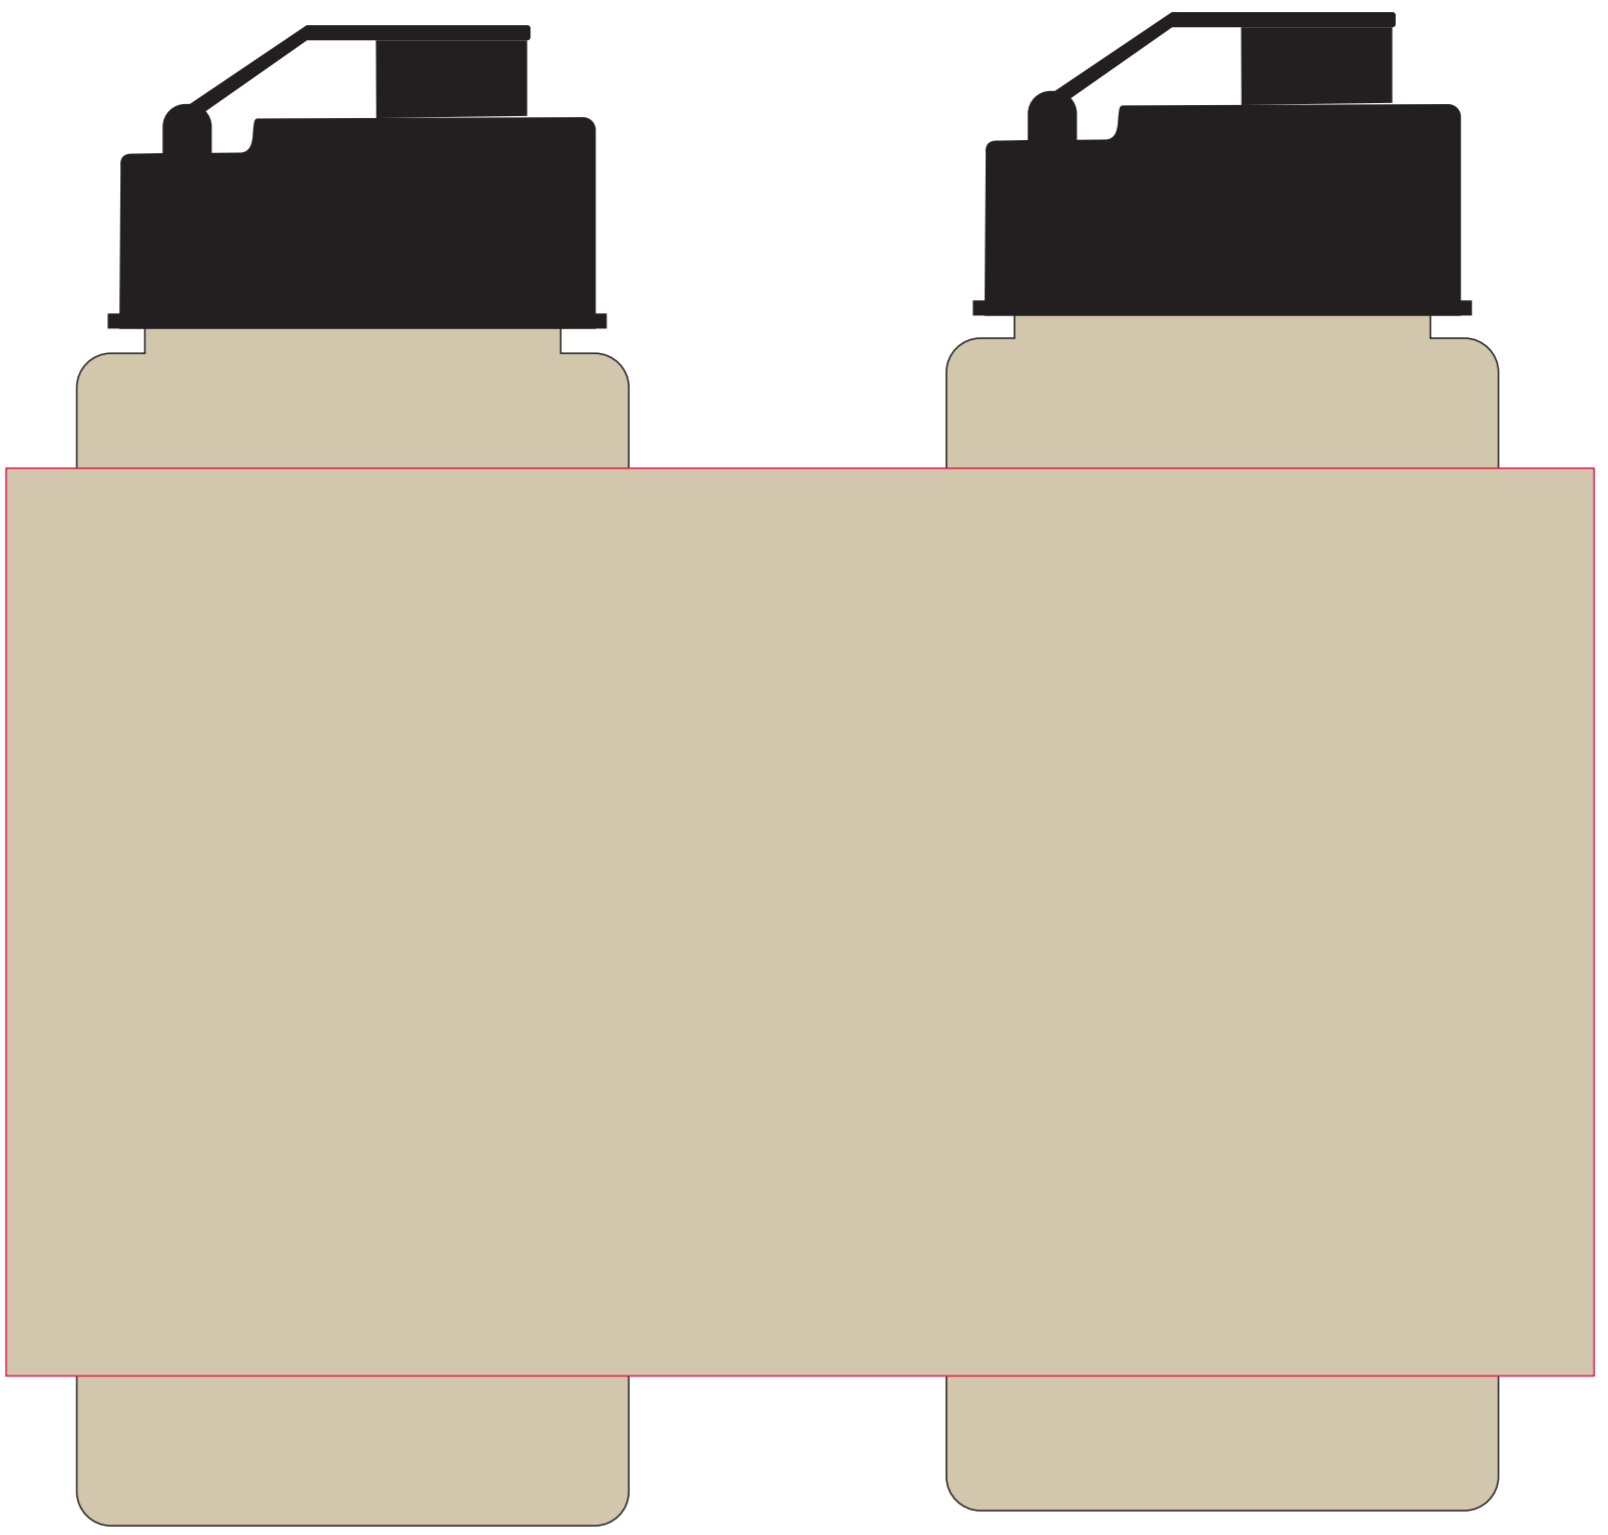

PRODUCT NAME - BAMBU
PRODUCT CODE - BAMB600
BAMBOO DRINK BOTTLES

BOTTLE DIMENSIONS
BOTTLE HEIGHT 204MM
DIA 73MM

115 CTC

Sipper Lid available at extra cost

PRINT AREA SCREEN
120H X 210W

Digital print sizes

PRINT AREA
140h X Full wrap

PRINT AREA DIGITAL
40h X 70w
50h x 100w
100h X 150w