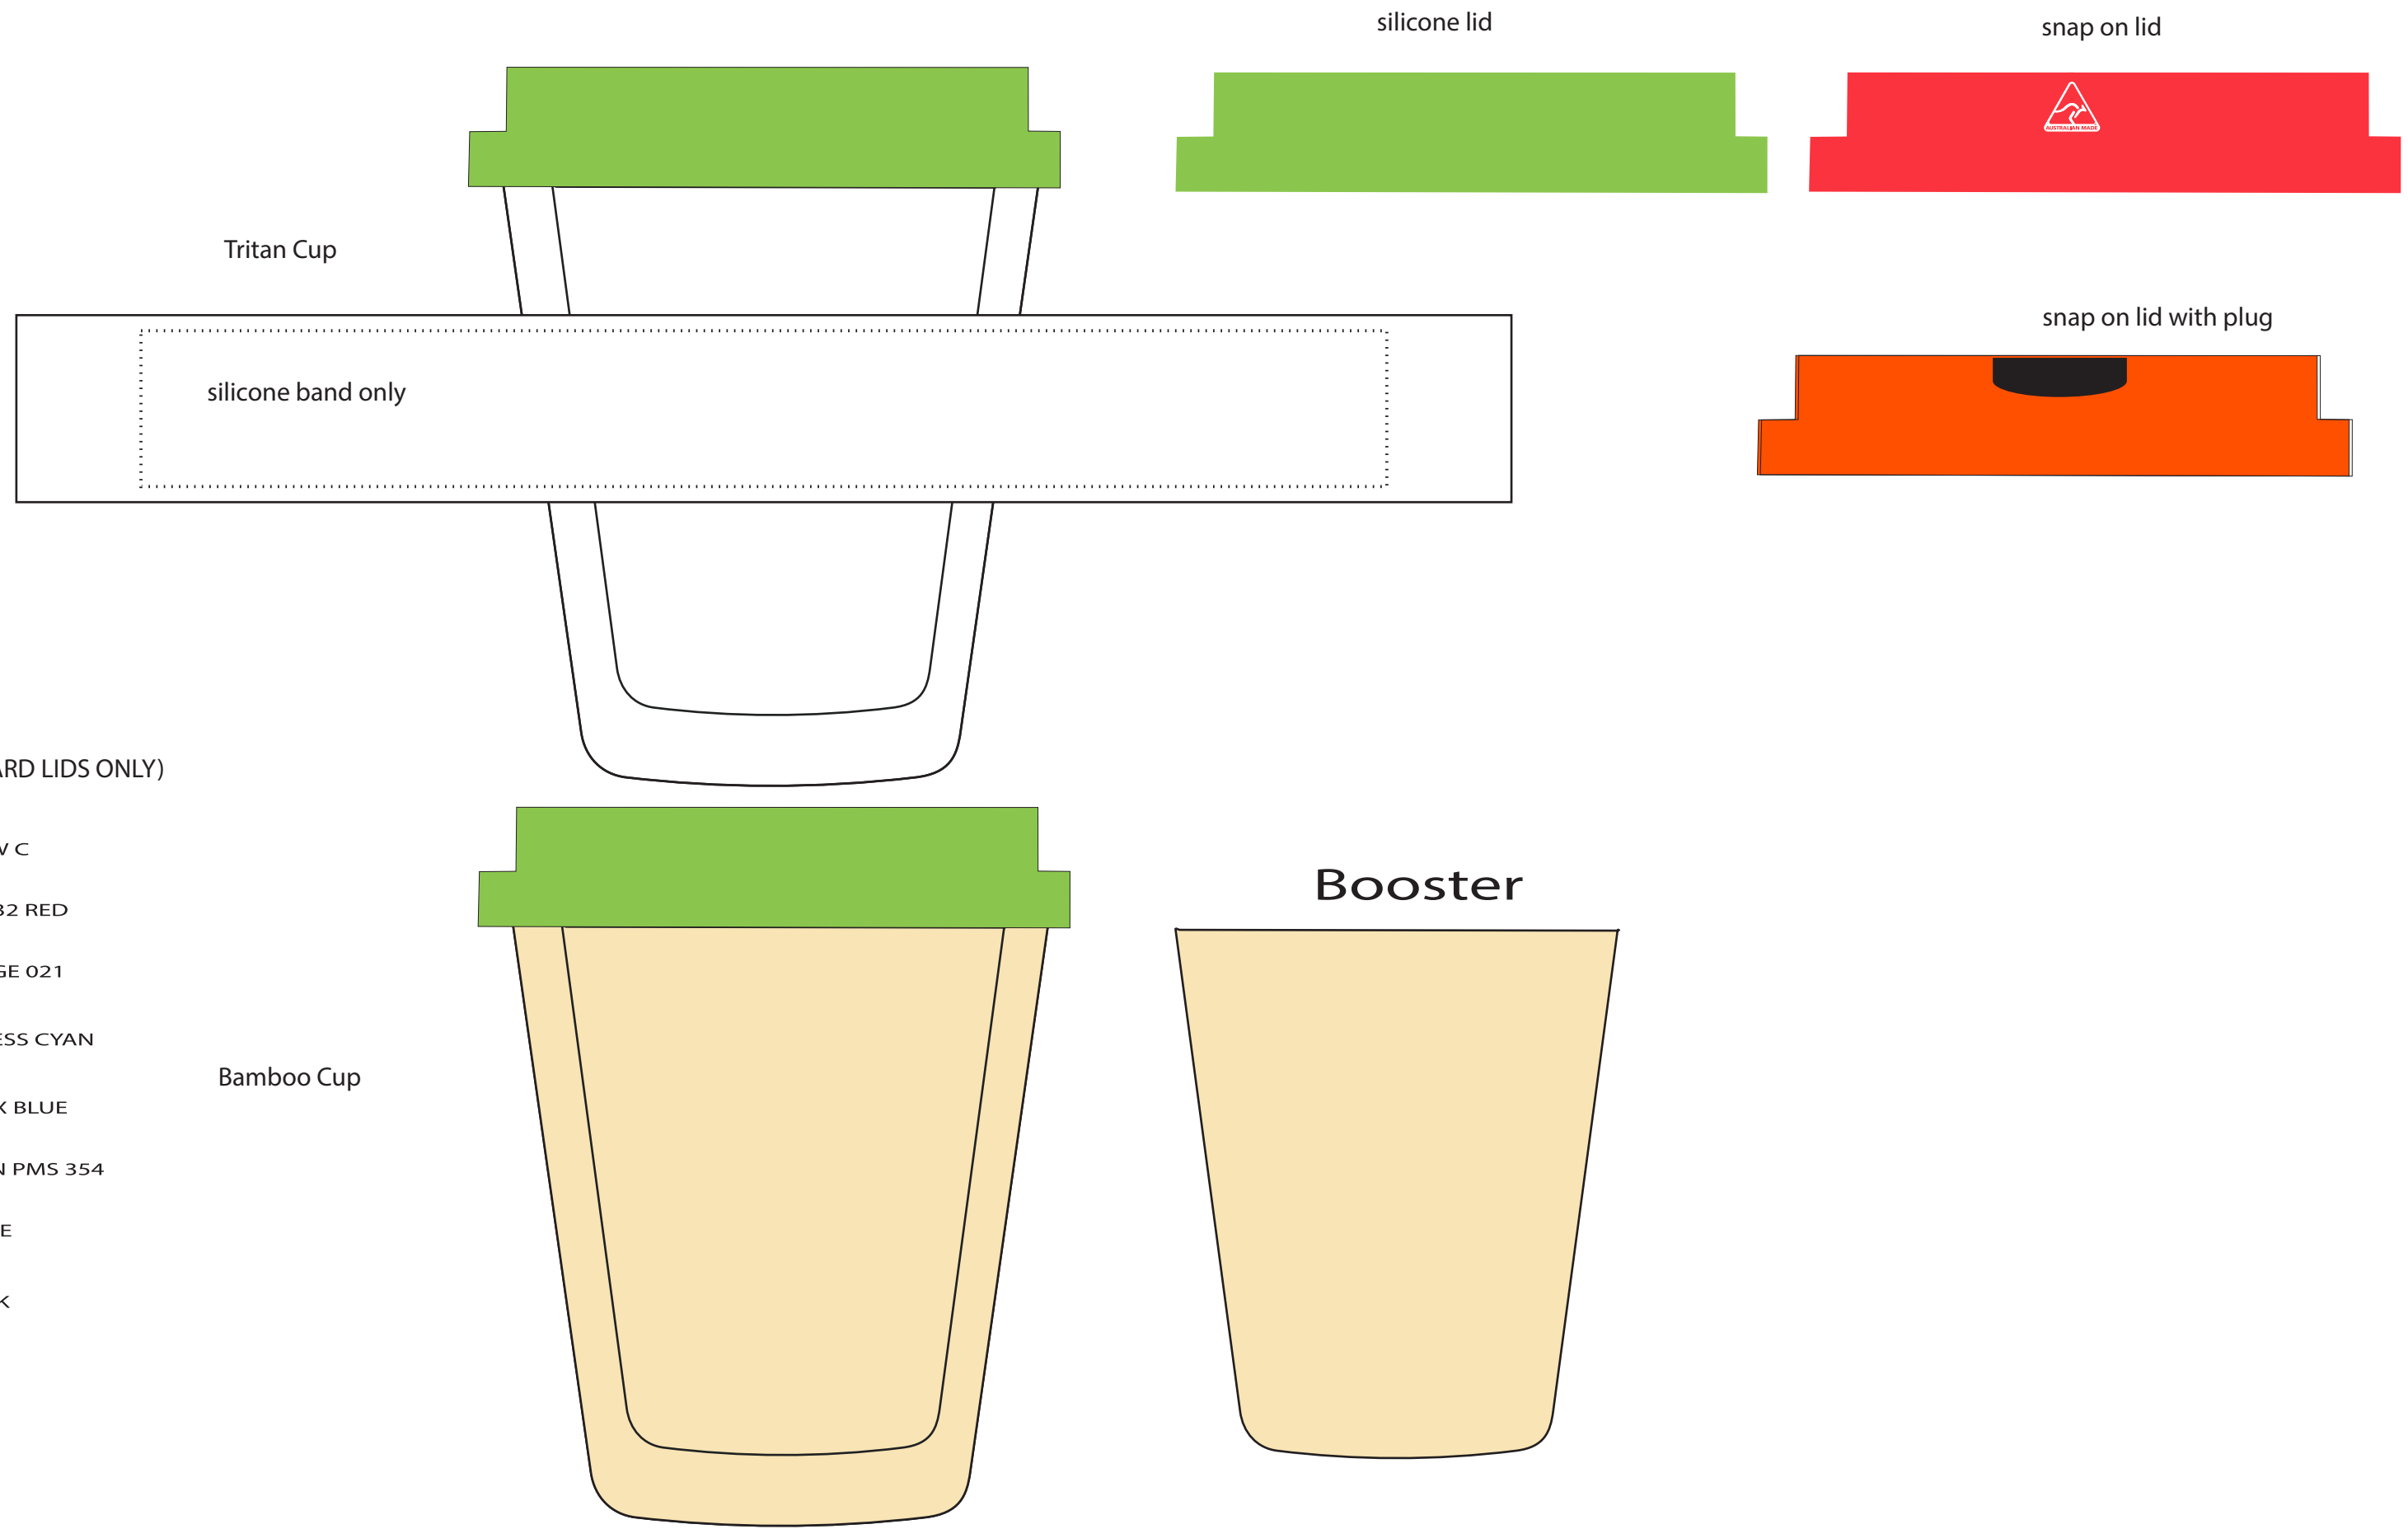

COZY CUP COLOUR CHART

cup colours

- Tritan
- Bamboo

Silicone bands colours

- YELLOW C
- PMS 032 RED
- ORANGE 021
- PROCESS CYAN
- REFLEX BLUE
- GREEN PMS 376
- WHITE
- BLACK

SILICONE LIDS COLOURS

- pms medium purple
- pms cool gray 5
- YELLOW C
- PMS 032 RED
- ORANGE 021
- PROCESS CYAN
- REFLEX BLUE
- GREEN PMS 376
- WHITE
- BLACK

SNAP ON HARD LIDS COLOURS

- pms medium purple
- GREEN PMS 354
- pms cool gray 5
- YELLOW C
- PMS 032 RED
- ORANGE 021
- PROCESS CYAN
- REFLEX BLUE
- GREEN PMS 376
- WHITE
- BLACK

PLUGS (FOR HARD LIDS ONLY)

- YELLOW C
- PMS 032 RED
- ORANGE 021
- PROCESS CYAN
- REFLEX BLUE
- GREEN PMS 354
- WHITE
- BLACK

Bamboo Cup

Booster

Tritan Cup