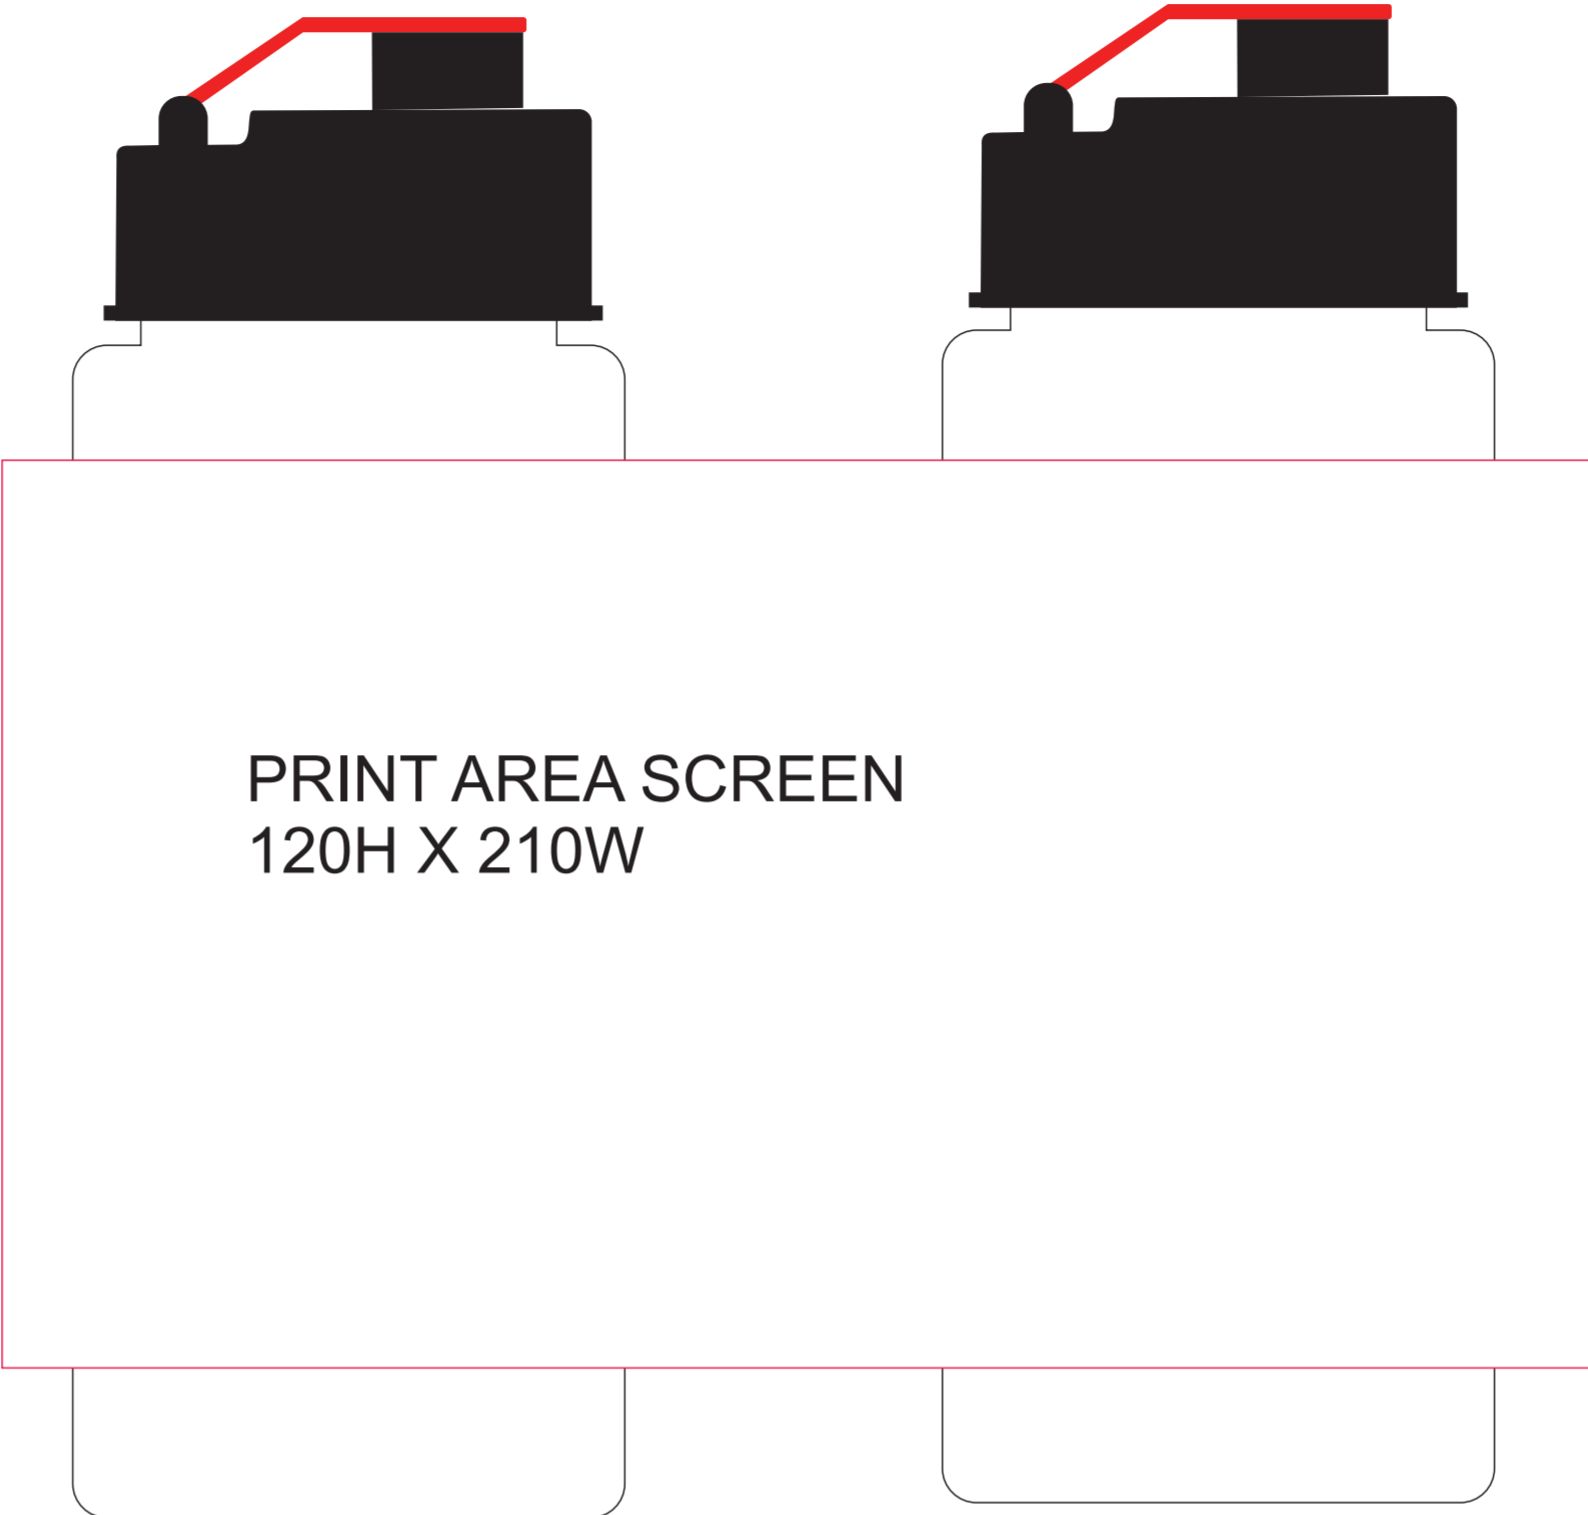

TRITAN 600 ML CLASSIC
PRINT AREA 120H X 210 W
PAD PRINT 55H X 45W

PRINT AREA DIGITAL
40h X 70w
50h x 100w
100h X 150w

Digital print sizes