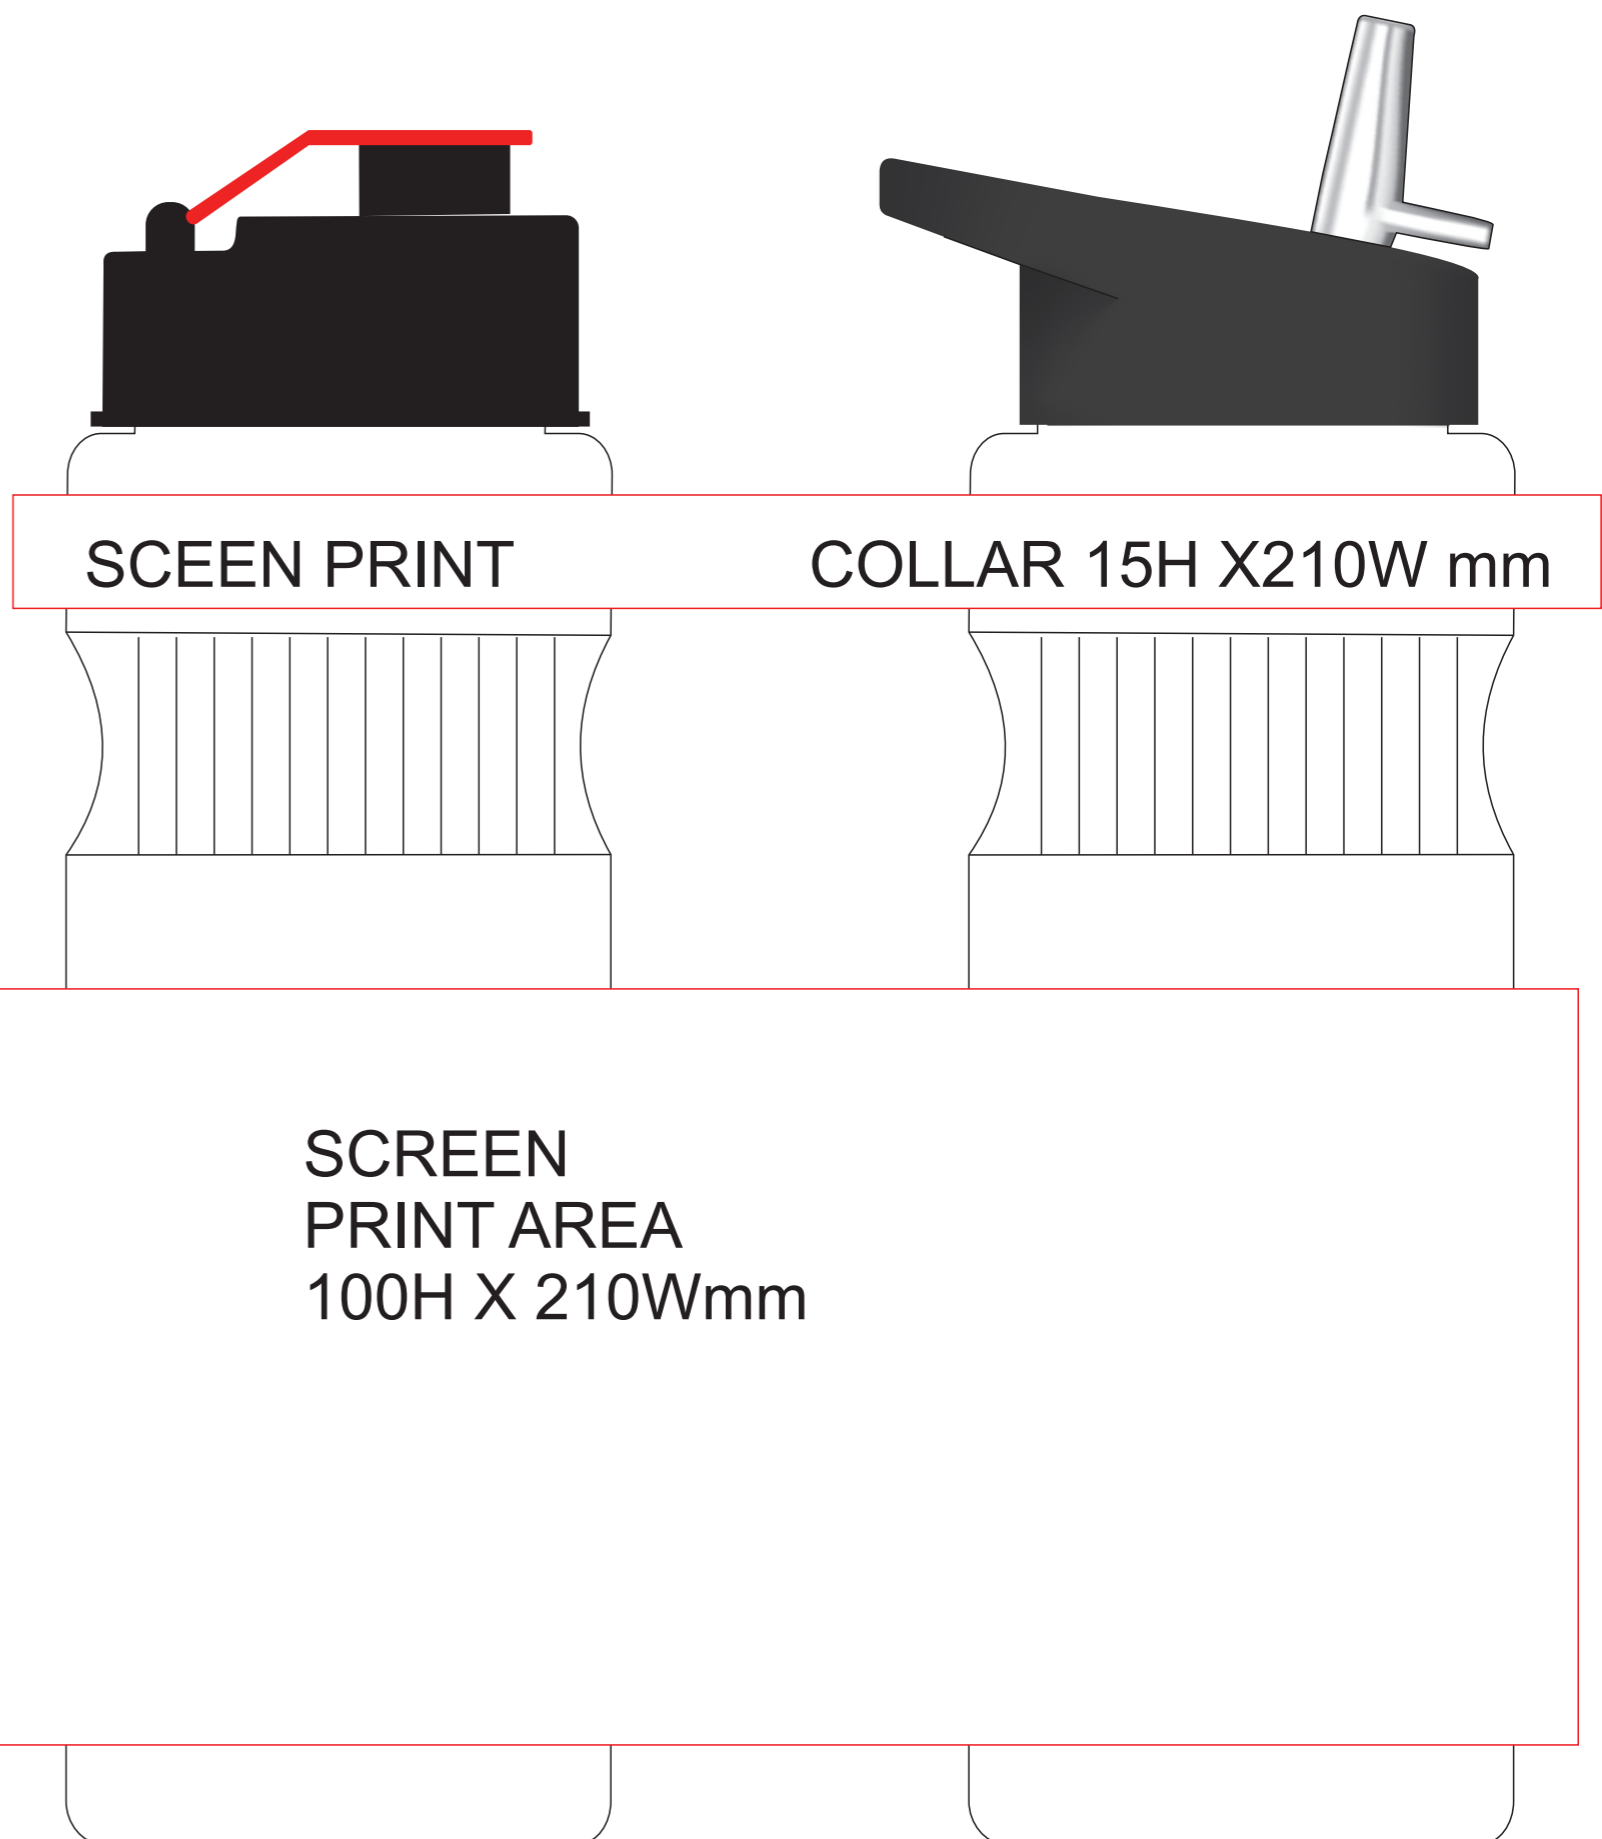

TRITAN BONDI
 BOTTLES 214H X71 DIA
 screen print bottom 100mmH x 210mmW
 screen print collar 15H x210W
 pad print 55H x40W
 115 CTC

PRINT AREA DIGITAL

40h X 70w

50h x 100w

100h X 150w

Digital print sizes

Digital Print sizes: