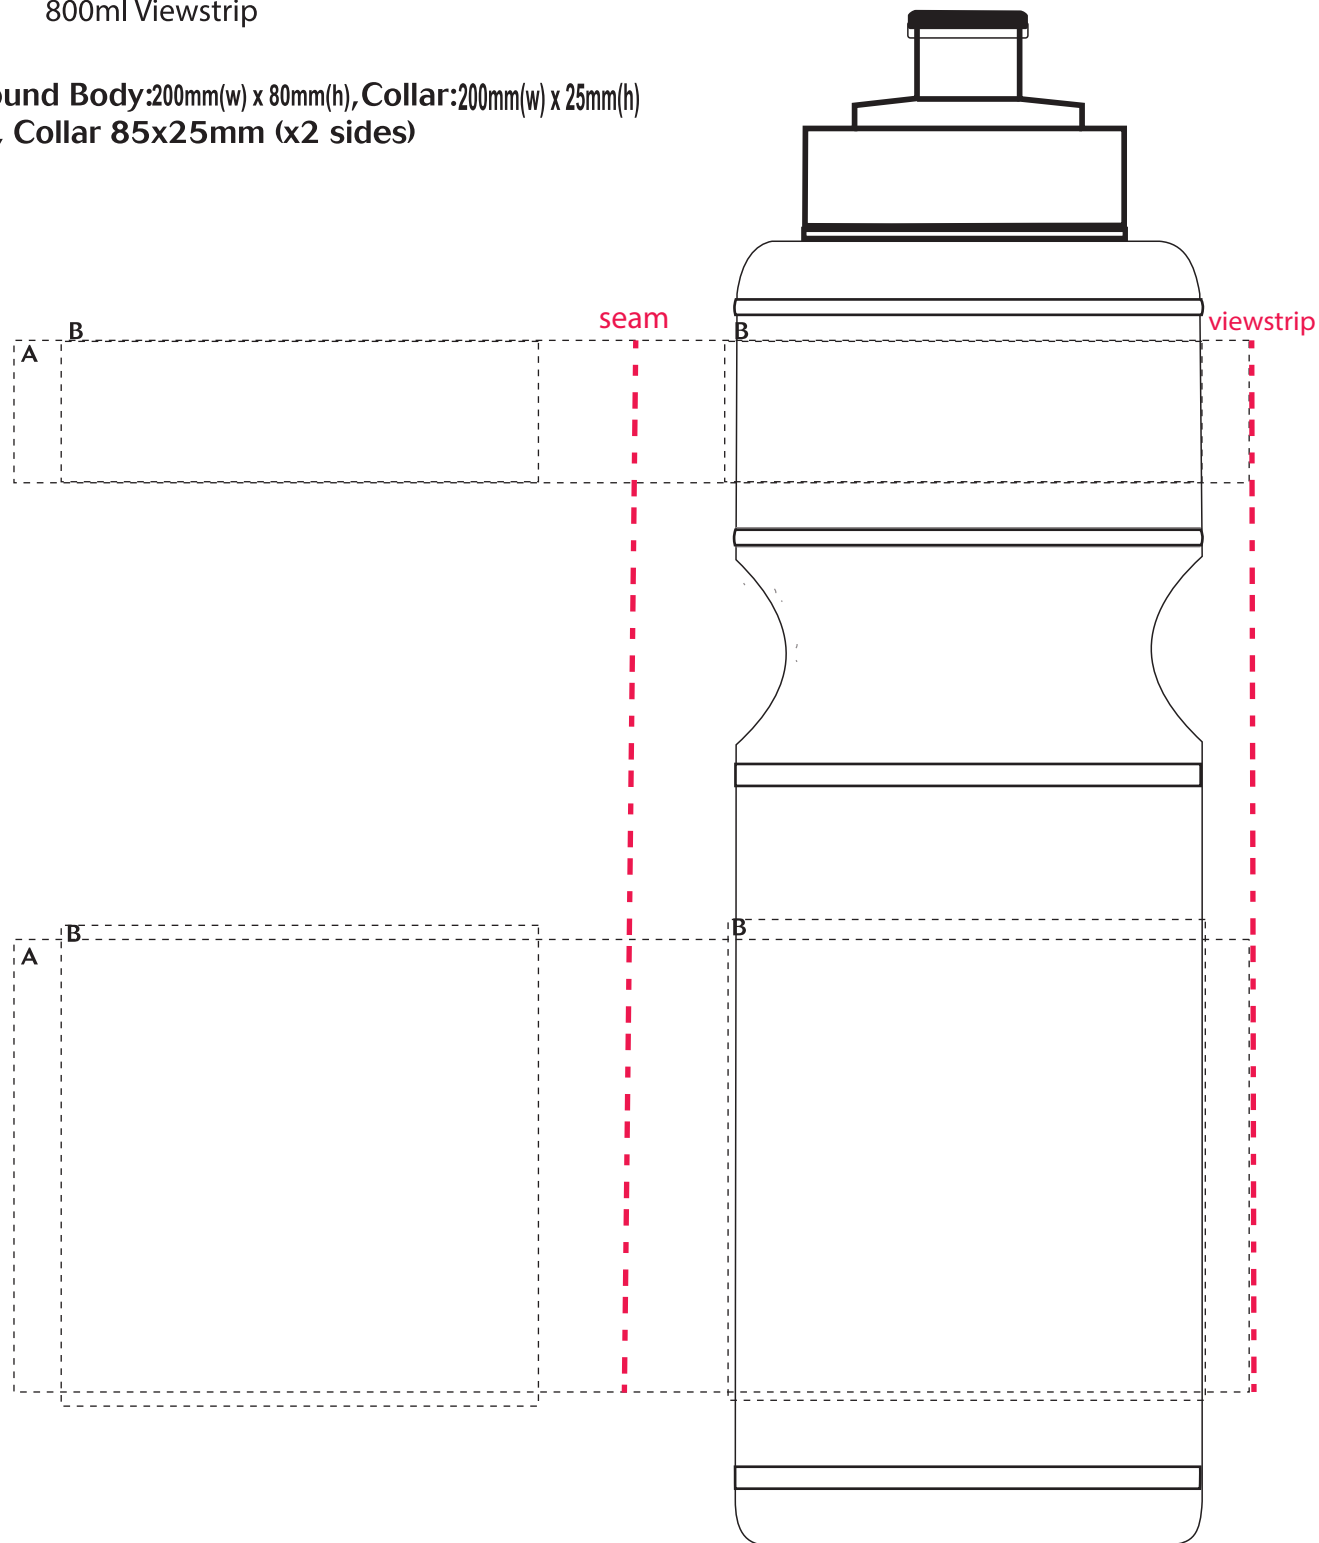

PRODUCT: 800ml Viewstrip  
SHOWN AT: 75%  
PRINT AREA(S): **A: Wraparound Body:200mm(w) x 80mm(h), Collar:200mm(w) x 25mm(h)**  
**B: Normal Body: 80x85mm, Collar 85x25mm (x2 sides)**  
PRINT TYPE: SCREEN  
COMMENTS:

**N.B. THESE DRAWINGS ARE PROVIDED TO SHOW THE POSITION & SIZE OF PRINT ON THE PRODUCT - PLEASE TREAT DRAWINGS AS REPRESENTATIVE ONLY. IF IN DOUBT PLEASE ASK FOR A SAMPLE OR IMAGE**