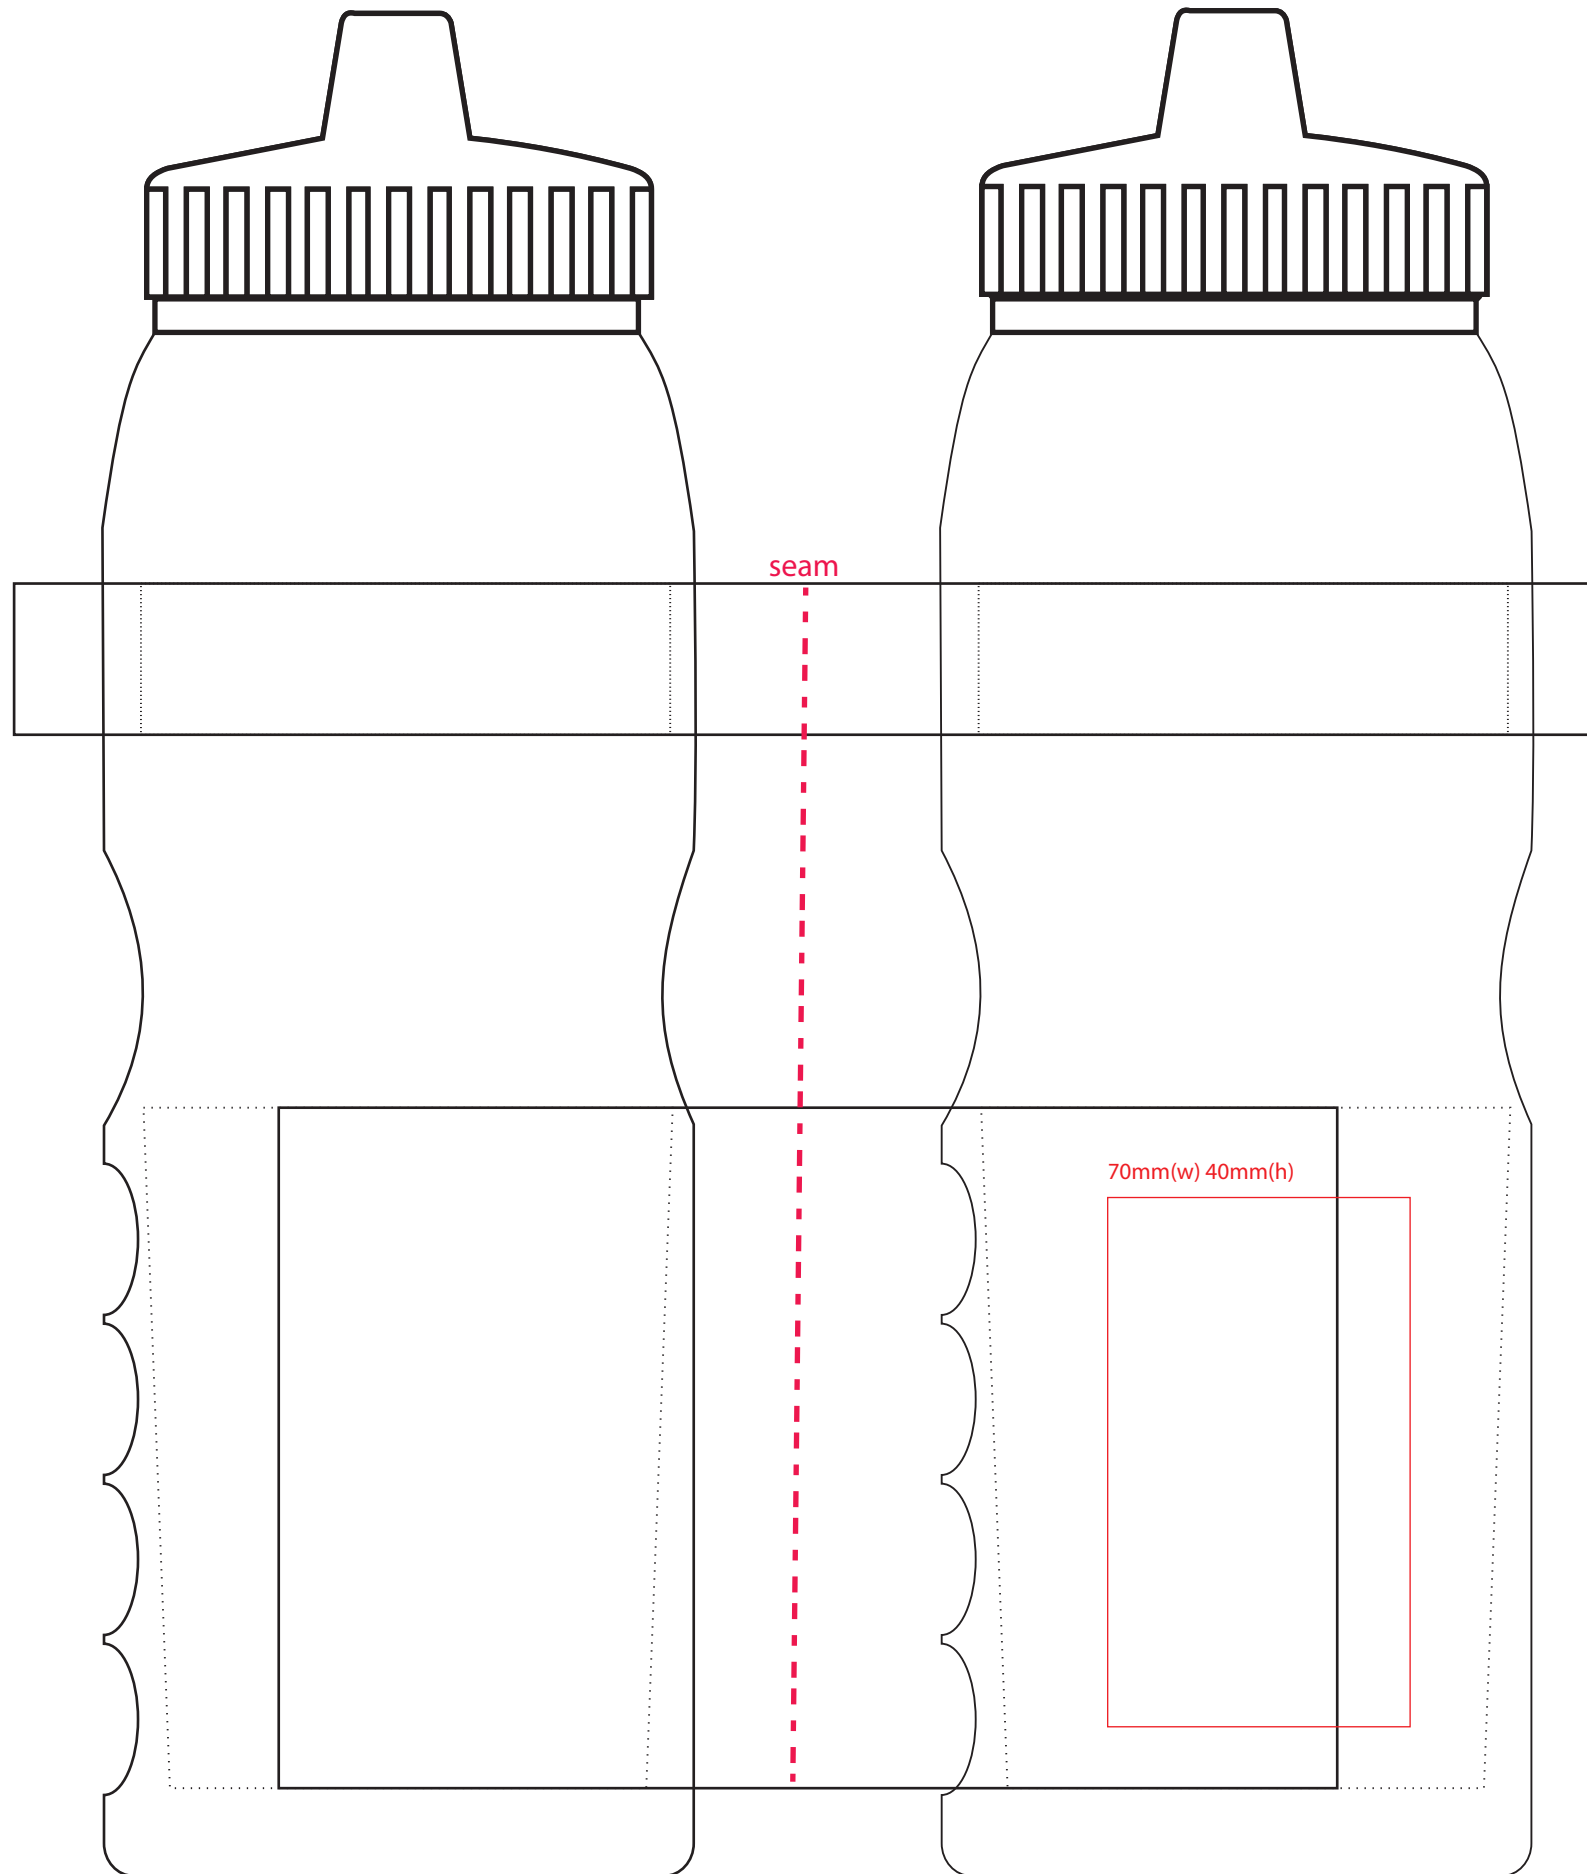

print area

Body 90hx 140 wrap collar 20 x 210mm wrap  
90h x 70w x2 sided 20 x 70 2 sided

Digital Print (70mm(w) x 40mm(h))

Printing over the bottle seam  
may cause bleeding