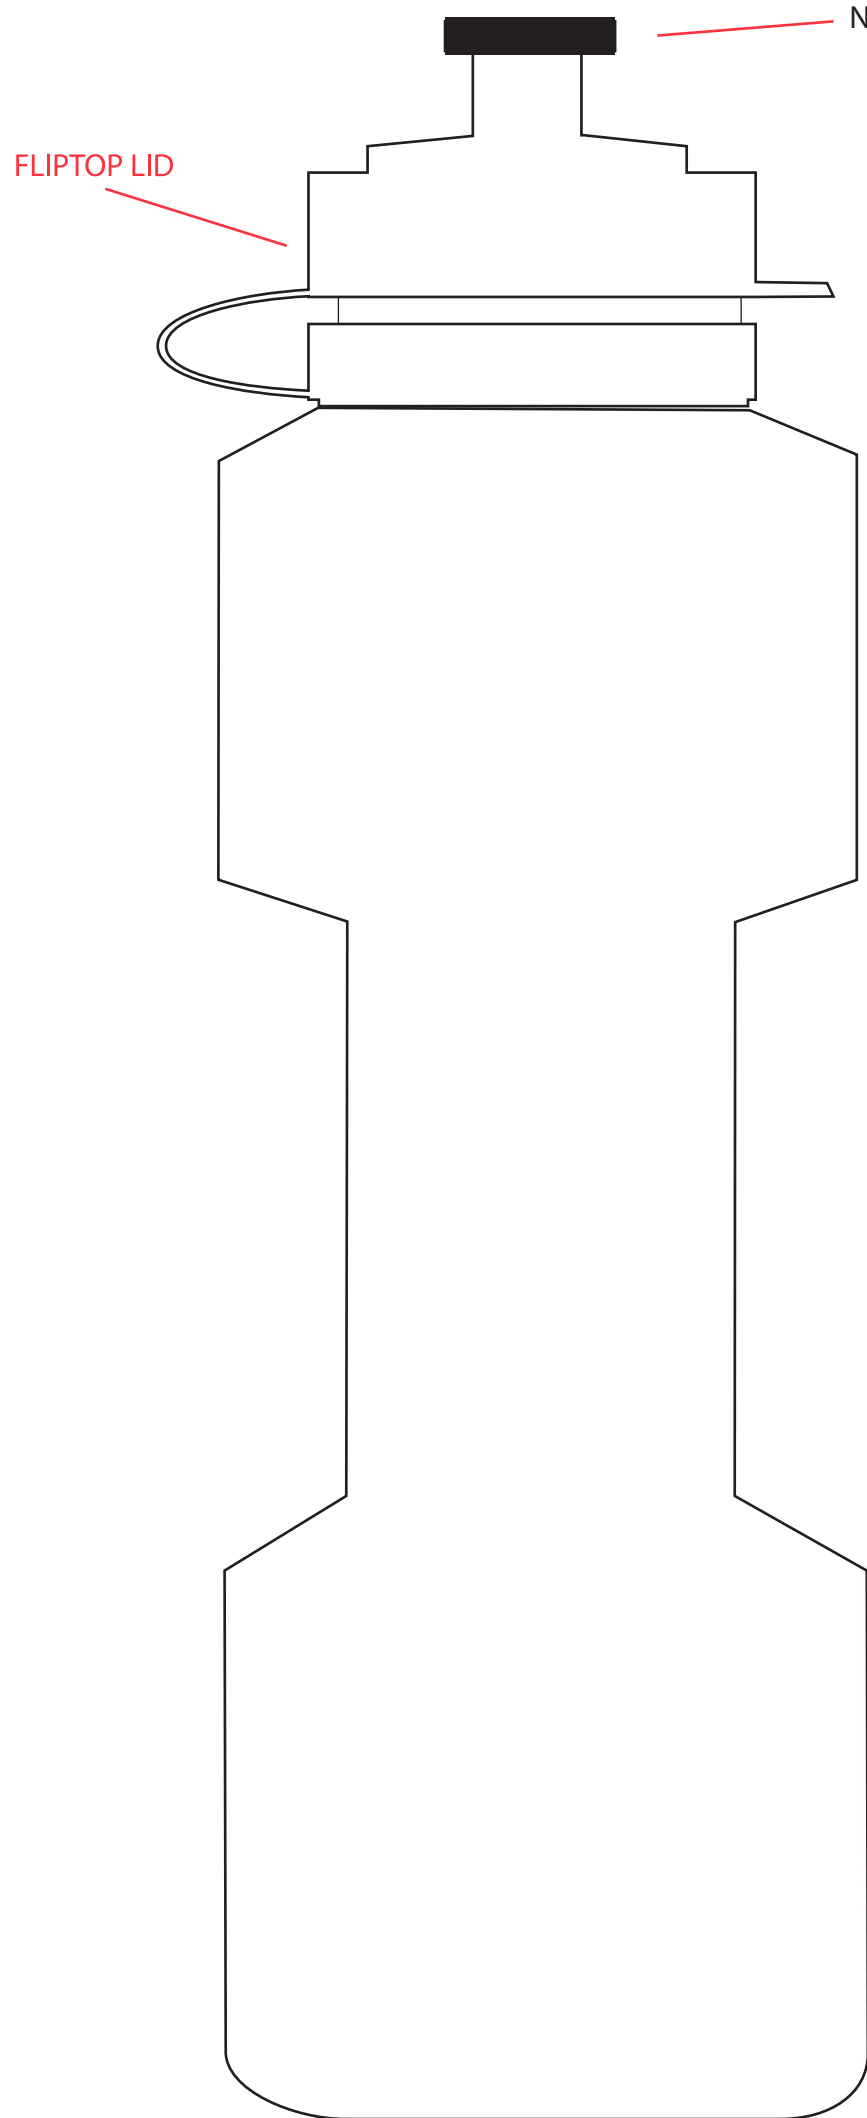

COLOUR CHART FOR 750ML DUMBBELL FLIPTOP

NOZZLE

BOTTLE COLOUR

-  WHITE
-  BLACK
-  ORANGE 021
-  REFLEX BLUE

FLIP TOP LID COLOUR

-  PMS 281
-  YELLOW C
-  PMS 032 RED
-  ORANGE 021
-  PROCESS CYAN
-  REFLEX BLUE
-  GREEN PMS 354
-  WHITE
-  BLACK

DUST COVER

-  NATURAL/CLEAR

dustcover

THE DUST LID CAN GO ON TOP OF THE FLIPTOP LID AS AN EXTRA

BOTTLED COLOUR

COLOURED NOZZLES

-  BLACK
-  REFLEX BLUE
-  GREEN PMS 354
-  YELLOW C
-  PMS 032 RED