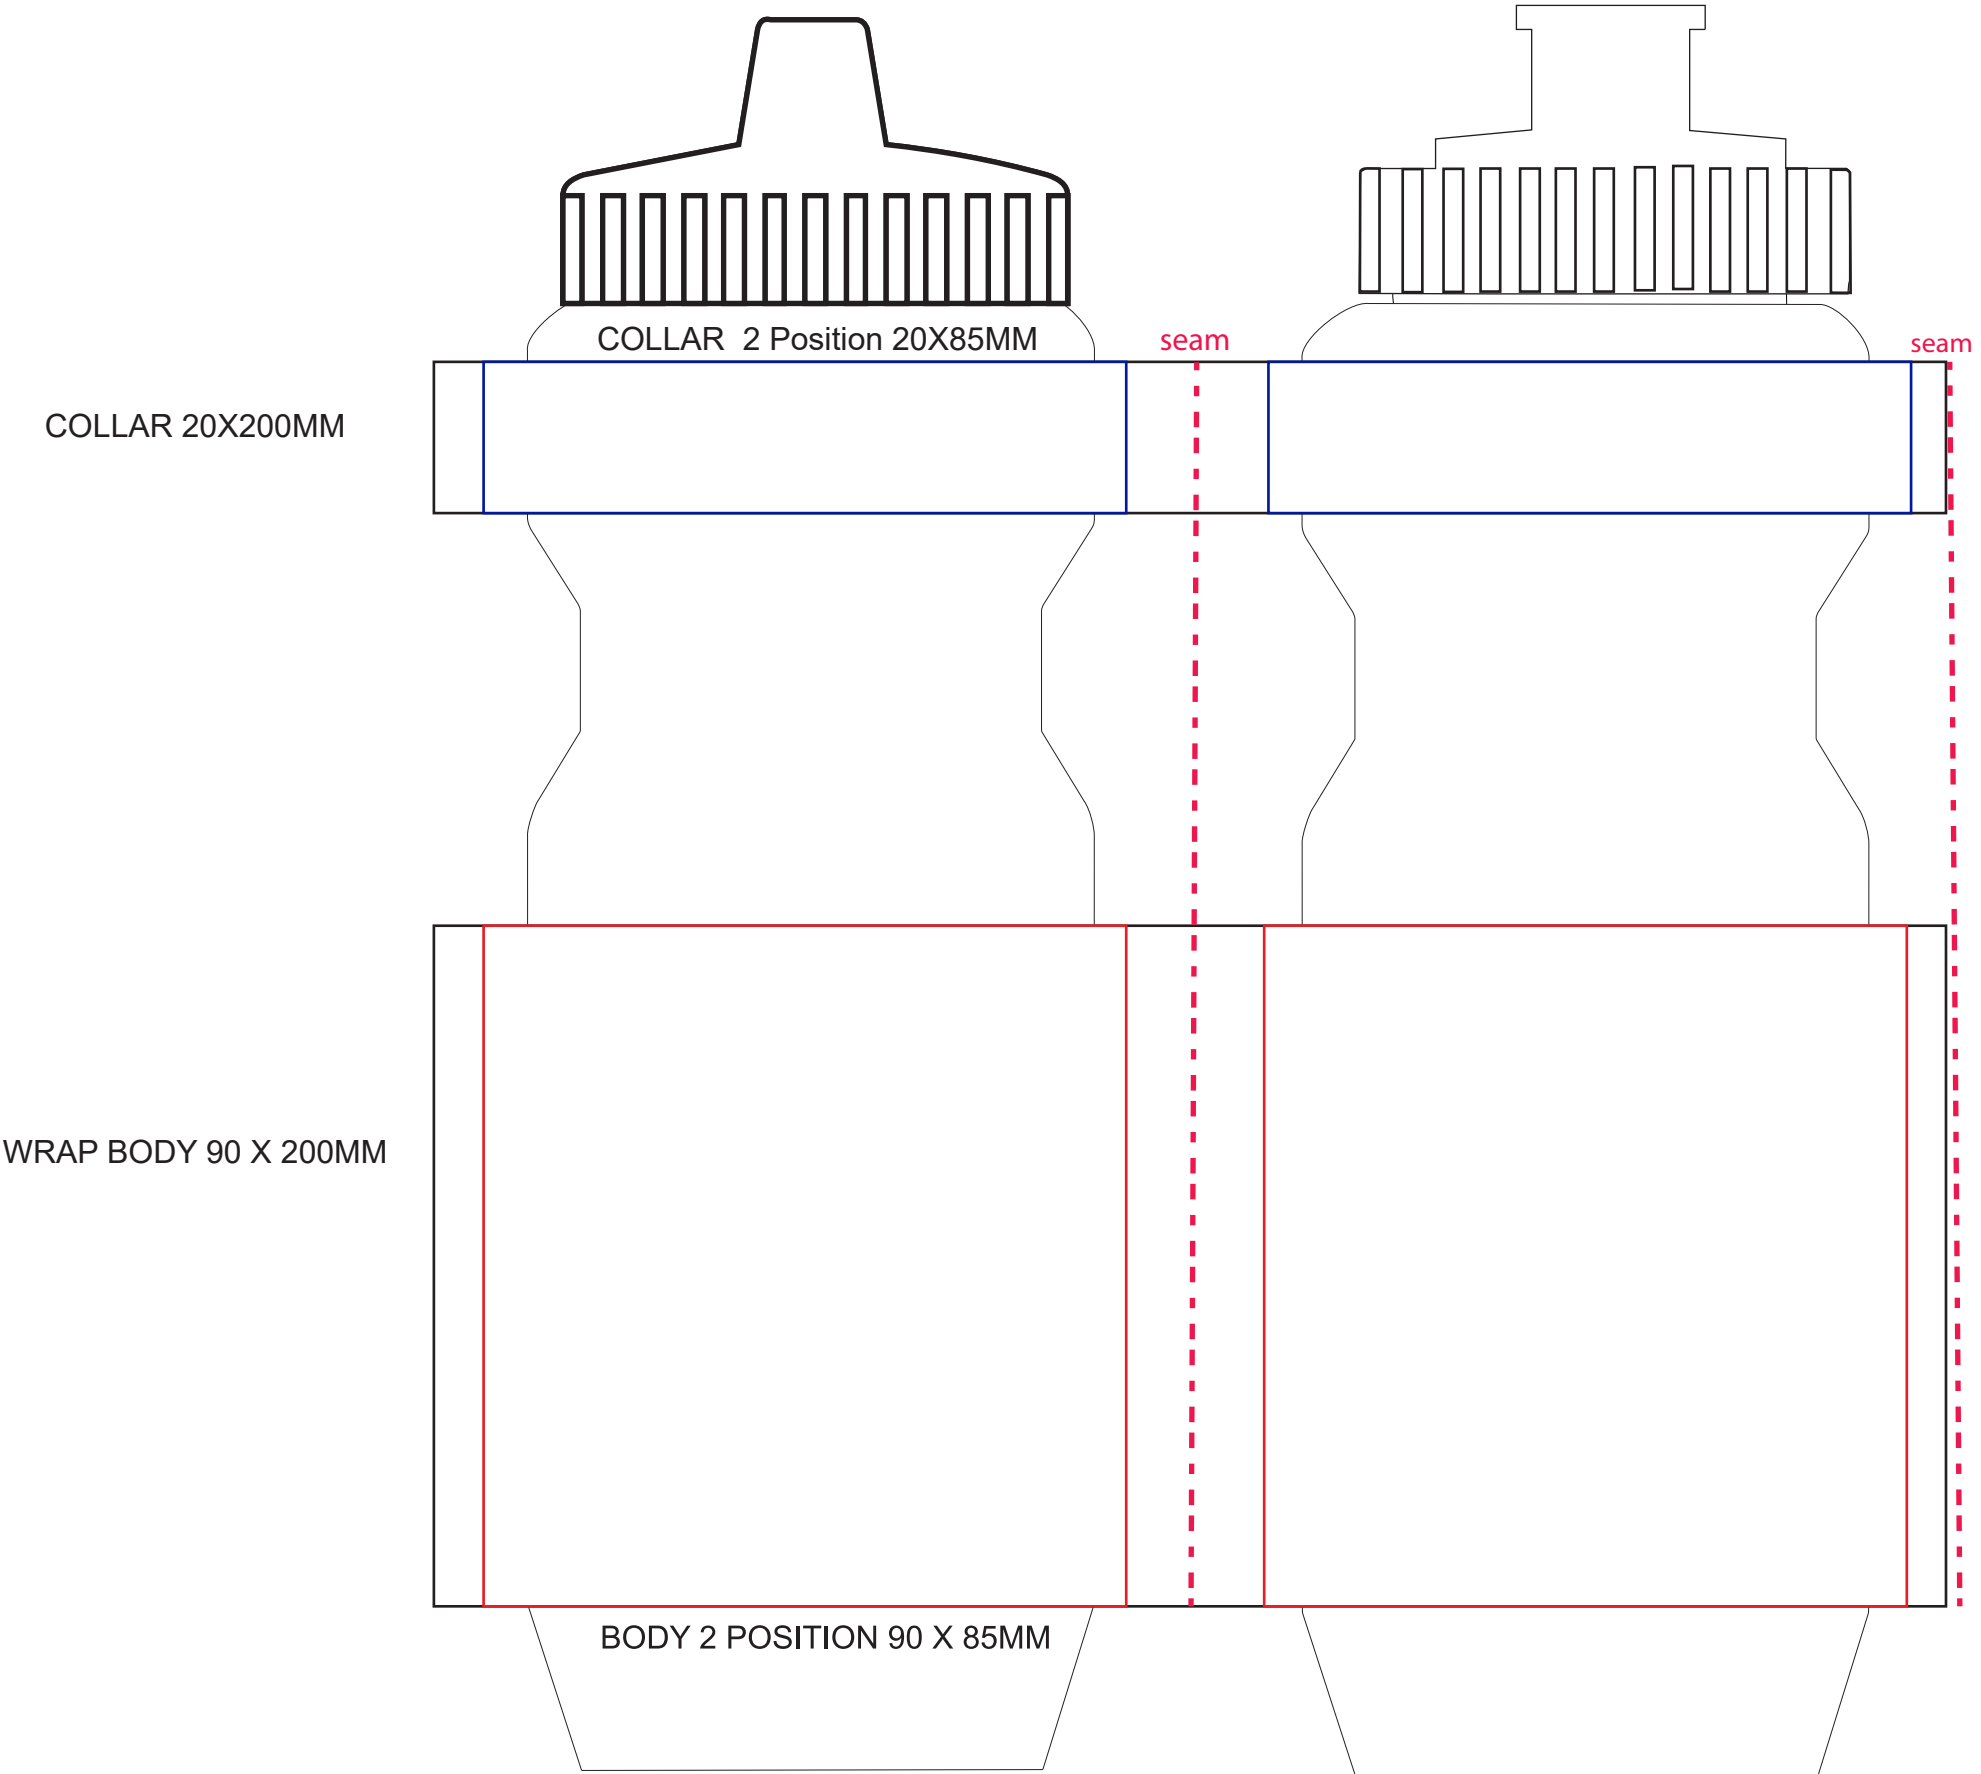

700ml High Performance

PRINT AREA(S)

Available in standard caps
jet stream caps (extra cost)

Printing over the bottle seam
may cause bleeding